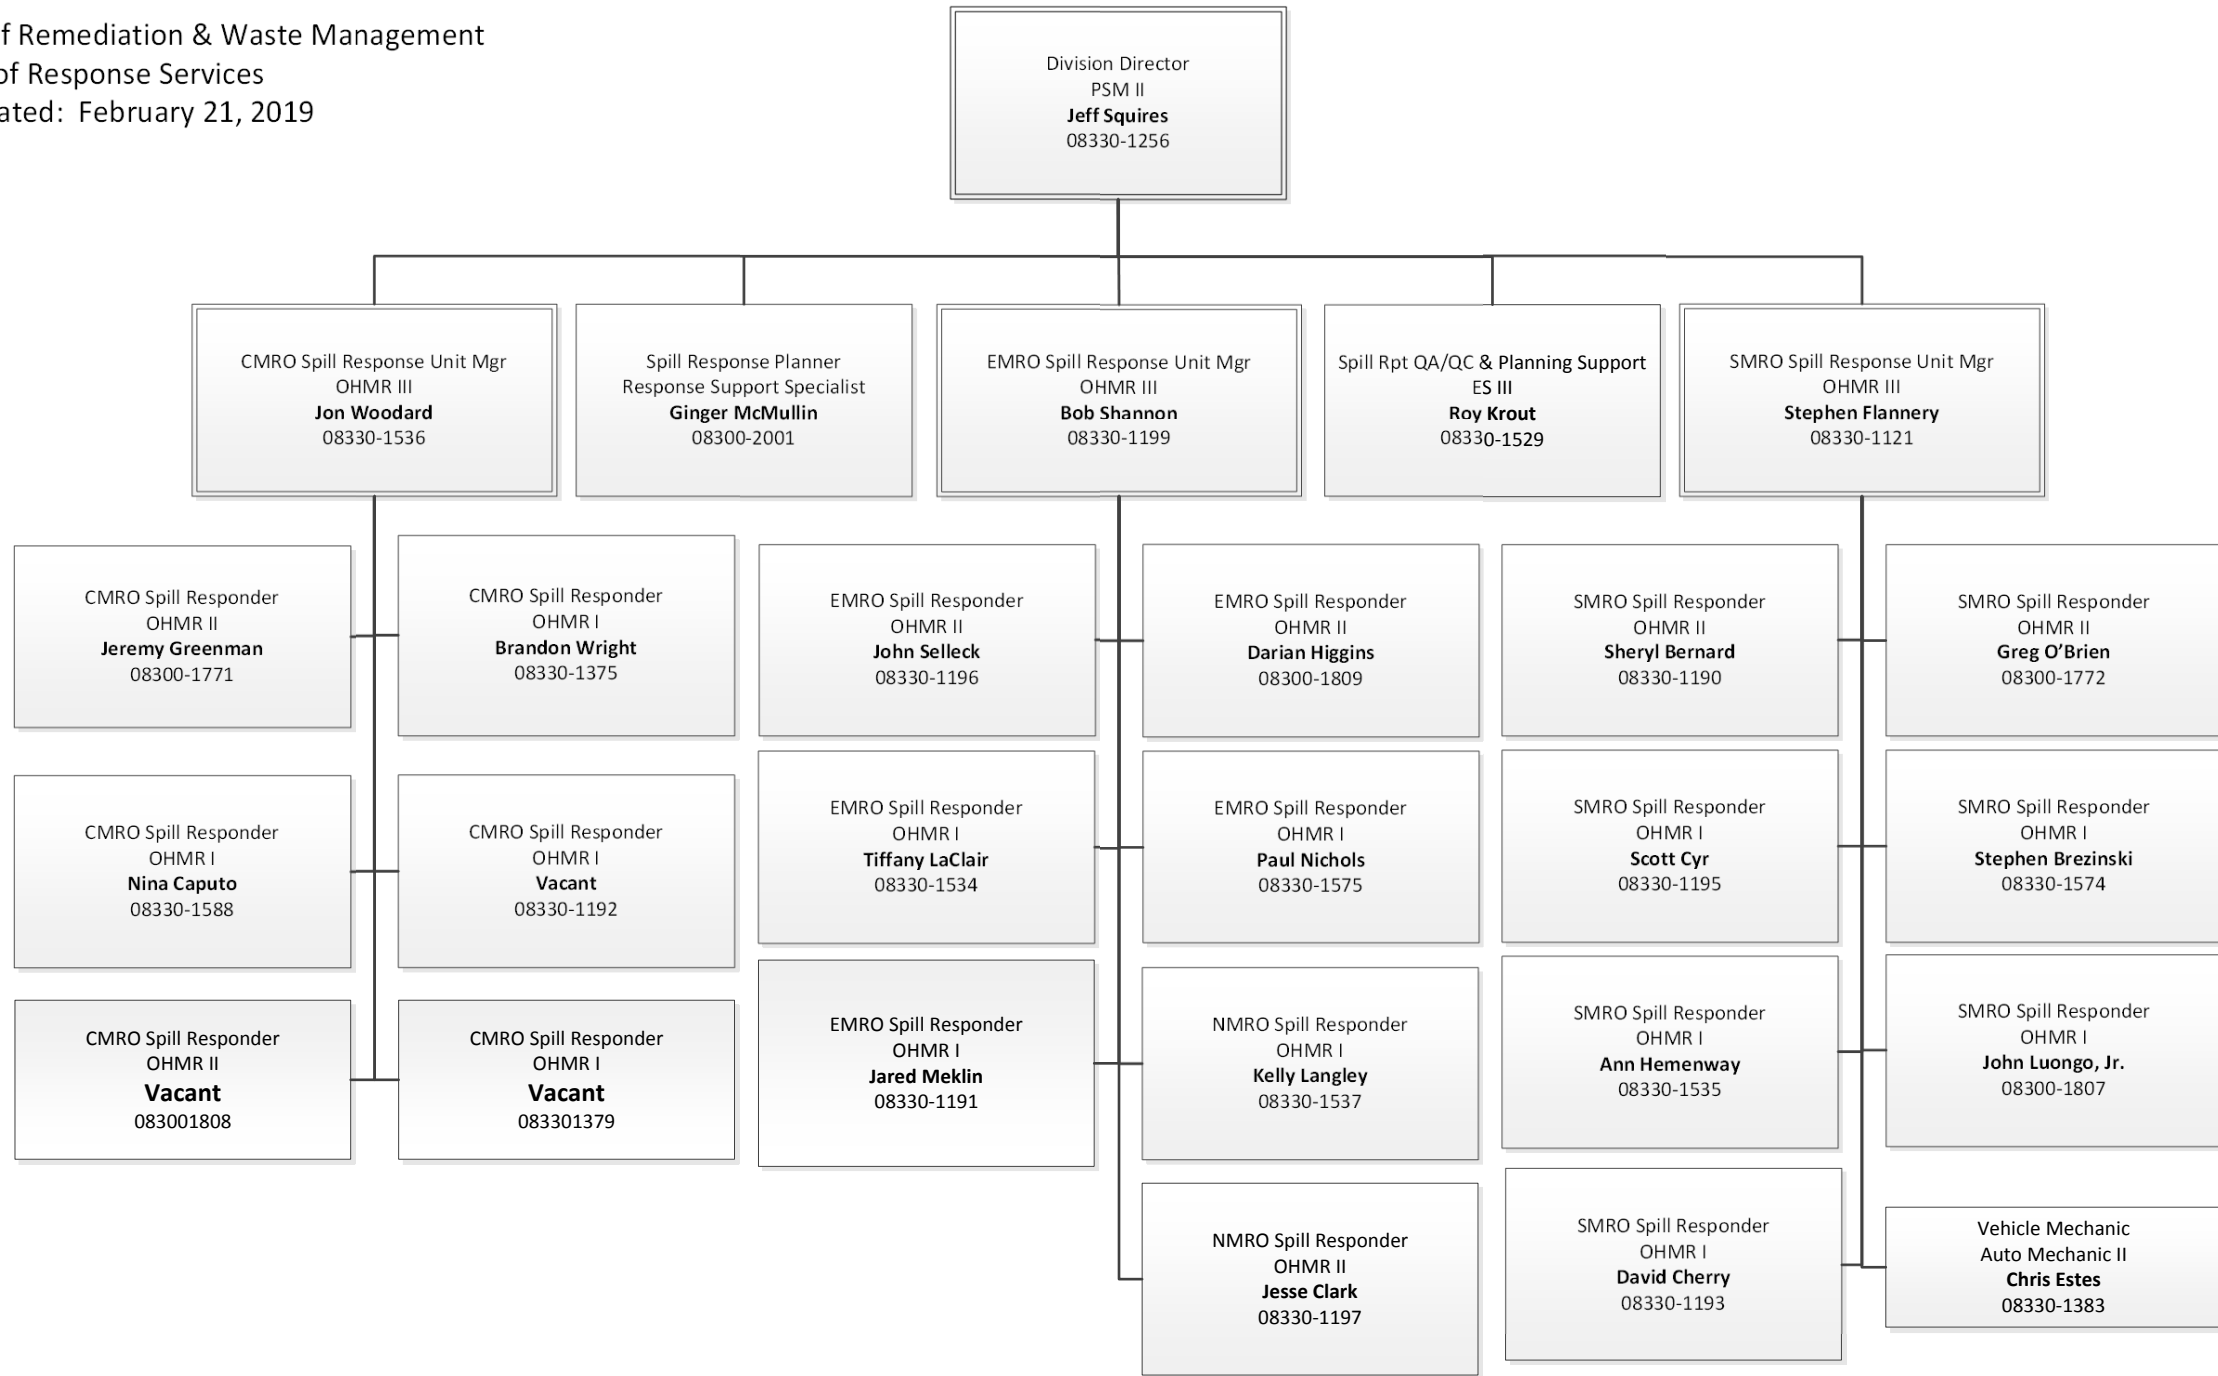

Department of Environmental Protection
Bureau of Remediation & Waste Management
Last Updated: February 21, 2019

Bureau of Remediation & Waste Management
 Division of Response Services
 Last Updated: February 21, 2019

Bureau of Remediation & Waste Management
 Division of Technical Services
 Last Updated: February 21, 2019