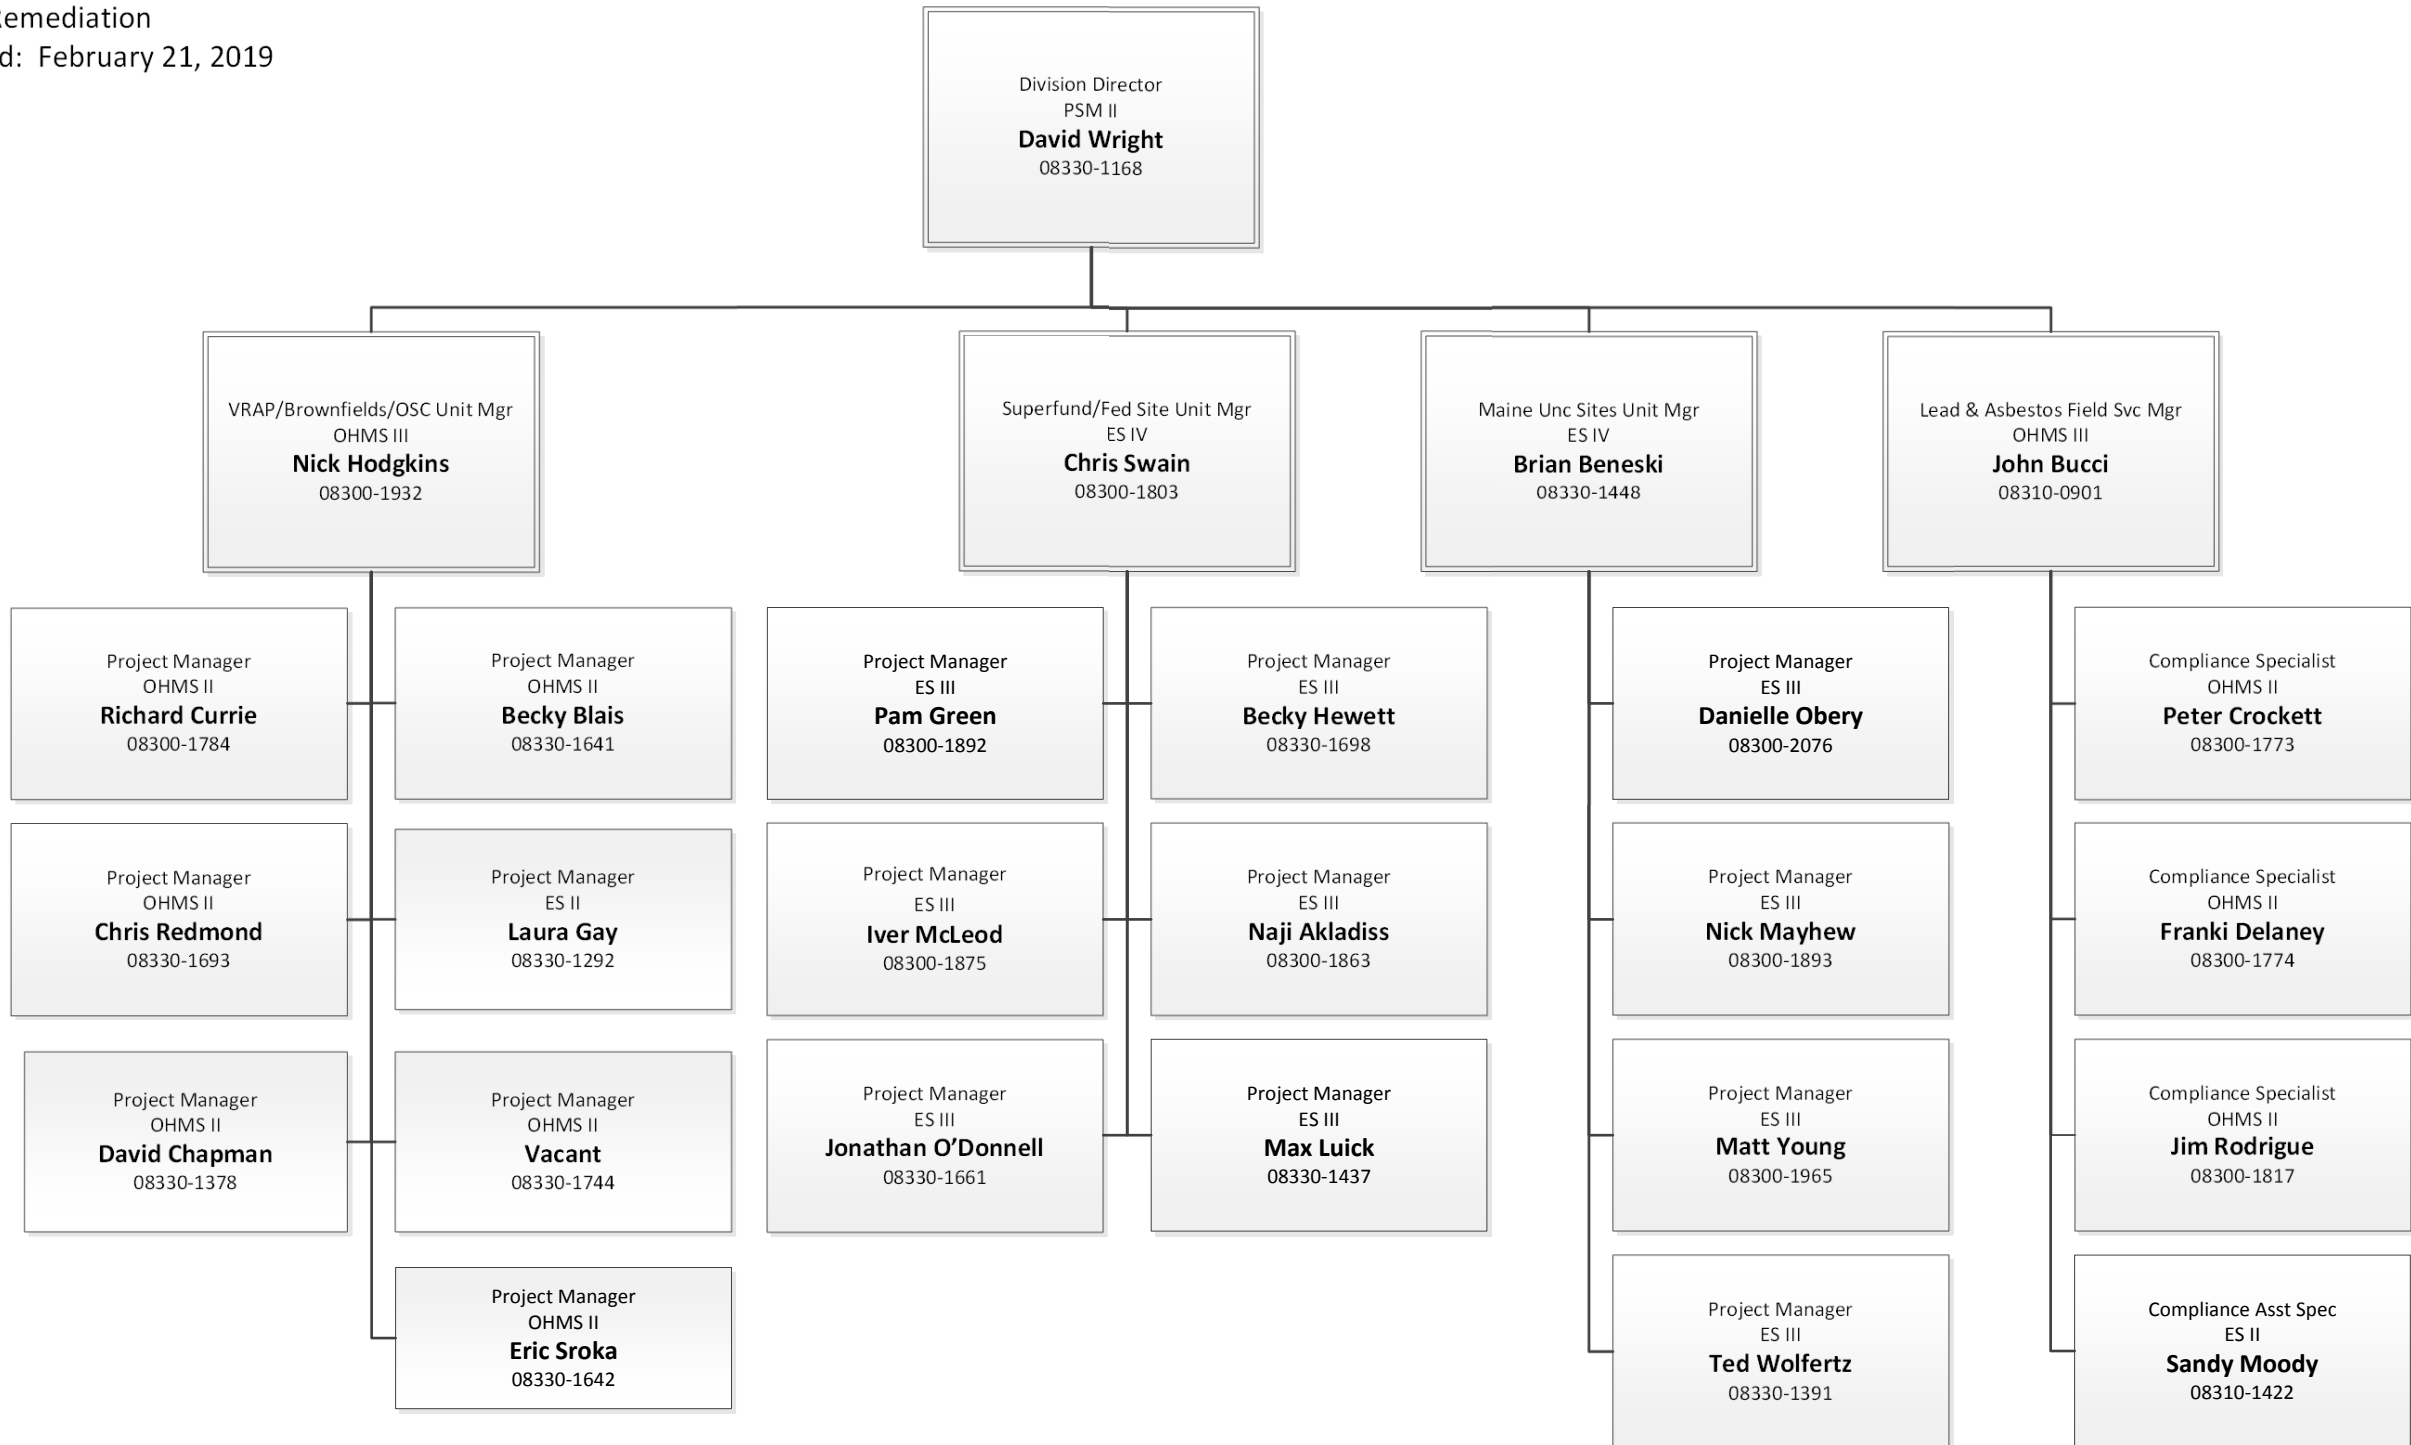

Department of Environmental Protection
Bureau of Remediation & Waste Management
Last Updated: February 21, 2019

Bureau of Remediation & Waste Management
 Division of Response Services
 Last Updated: February 21, 2019