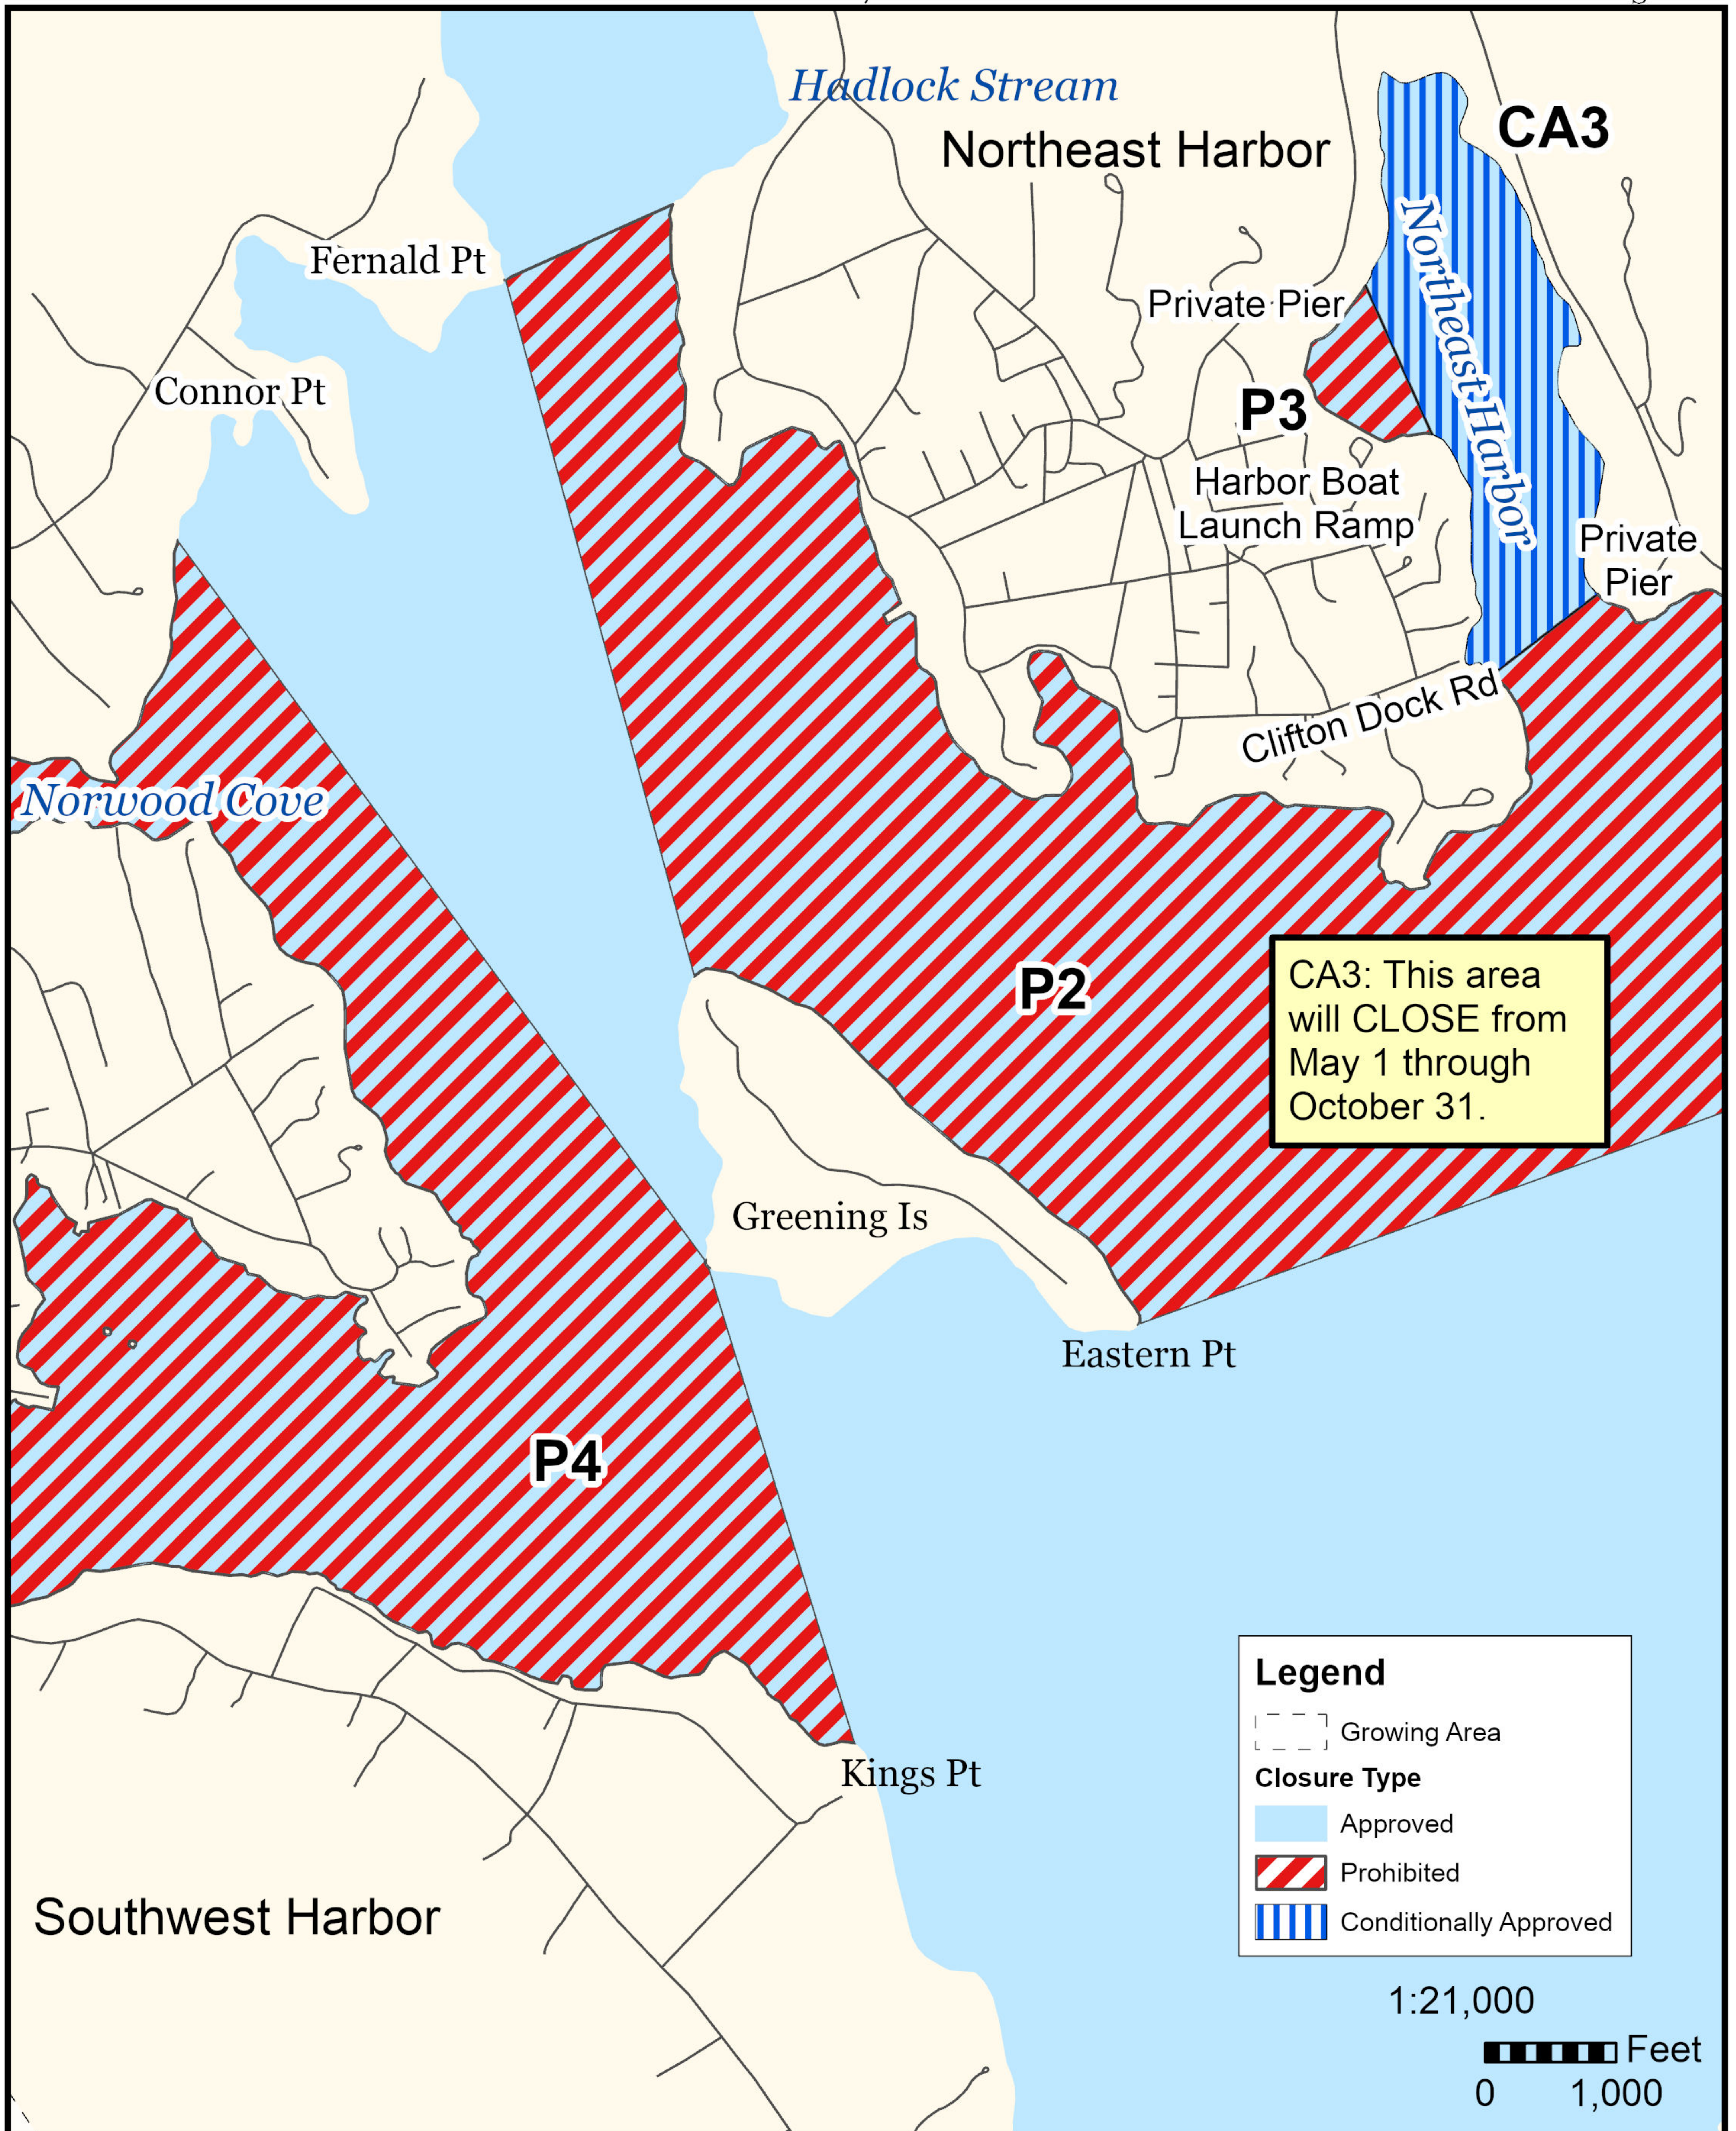

Maine Department of Marine Resources

Growing Area EH, Insets A - C Somesville, Southwest Harbor, Cranberry Isles

July 7, 2022

This map is provided as a courtesy. Read the provided legal notice for closure details. Closures are not shown outside of the designated growing area. Maritime navigational aids are for reference only and are not suitable for maritime navigation.

Maine Department of Marine Resources

Growing Area EH, Inset A Somesville

July 7, 2022

This map is provided as a courtesy. Read the provided legal notice for closure details. Closures are not shown outside of the designated growing area. Maritime navigational aids are for reference only and are not suitable for maritime navigation.

Maine Department of Marine Resources

Growing Area EH, Inset B Southwest Harbor, Northeast Harbor

July 7, 2022

This map is provided as a courtesy, read the provided legal notice for closure details. Closures are not shown outside of the designated growing area. Any navigation aids shown are not suitable for maritime navigation.

Maine Department of Marine Resources

Growing Area EH, Inset C

Cranberry Isles

July 7, 2022

This map is provided as a courtesy. Read the provided legal notice for closure details. Closures are not shown outside of the designated growing area. Maritime navigational aids are for reference only and are not suitable for maritime navigation.