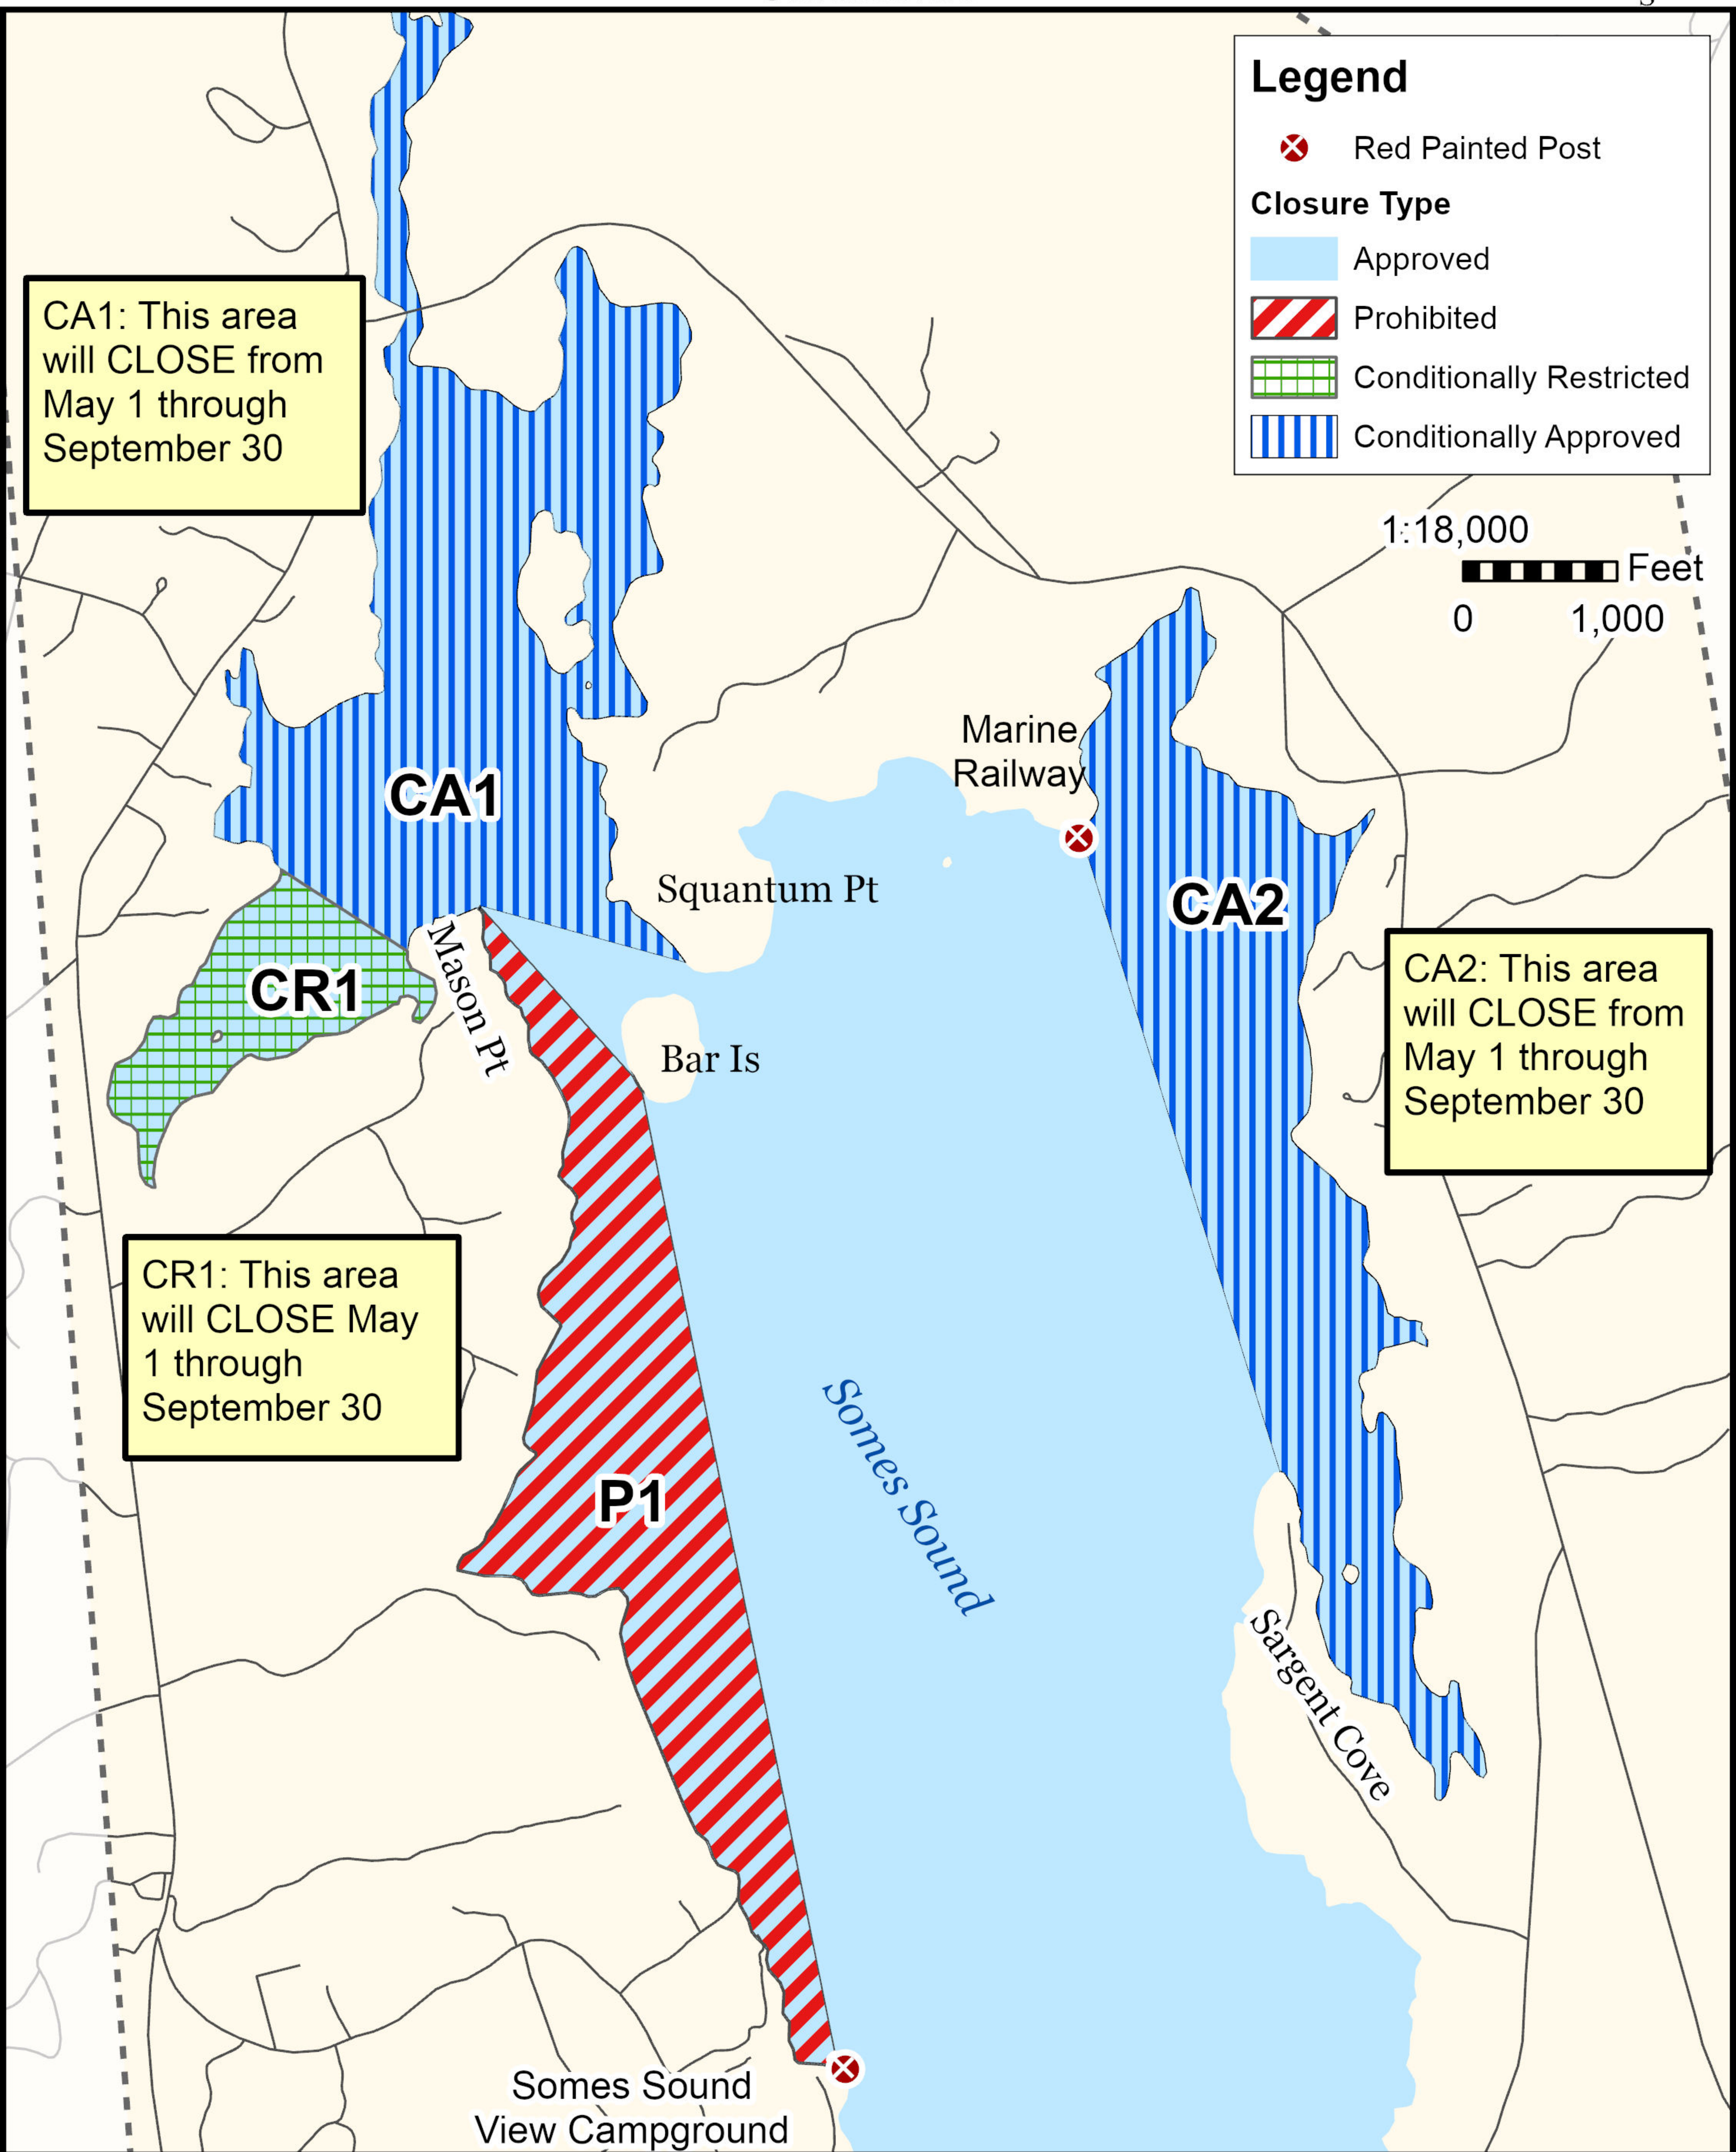

Maine Department of Marine Resources

Growing Area EH, Insets A - C Somesville, Southwest Harbor, Cranberry Isles

July 7, 2022

This map is provided as a courtesy. Read the provided legal notice for closure details. Closures are not shown outside of the designated growing area. Maritime navigational aids are for reference only and are not suitable for maritime navigation.

Maine Department of Marine Resources

Growing Area EH, Inset A Somesville

July 7, 2022

This map is provided as a courtesy. Read the provided legal notice for closure details. Closures are not shown outside of the designated growing area. Maritime navigational aids are for reference only and are not suitable for maritime navigation.

Maine Department of Marine Resources

Growing Area EH, Inset B Southwest Harbor, Northeast Harbor

July 7, 2022

This map is provided as a courtesy, read the provided legal notice for closure details. Closures are not shown outside of the designated growing area. Any navigation aids shown are not suitable for maritime navigation.

Maine Department of Marine Resources

Growing Area EH, Inset C

Cranberry Isles

July 7, 2022

This map is provided as a courtesy. Read the provided legal notice for closure details. Closures are not shown outside of the designated growing area. Maritime navigational aids are for reference only and are not suitable for maritime navigation.