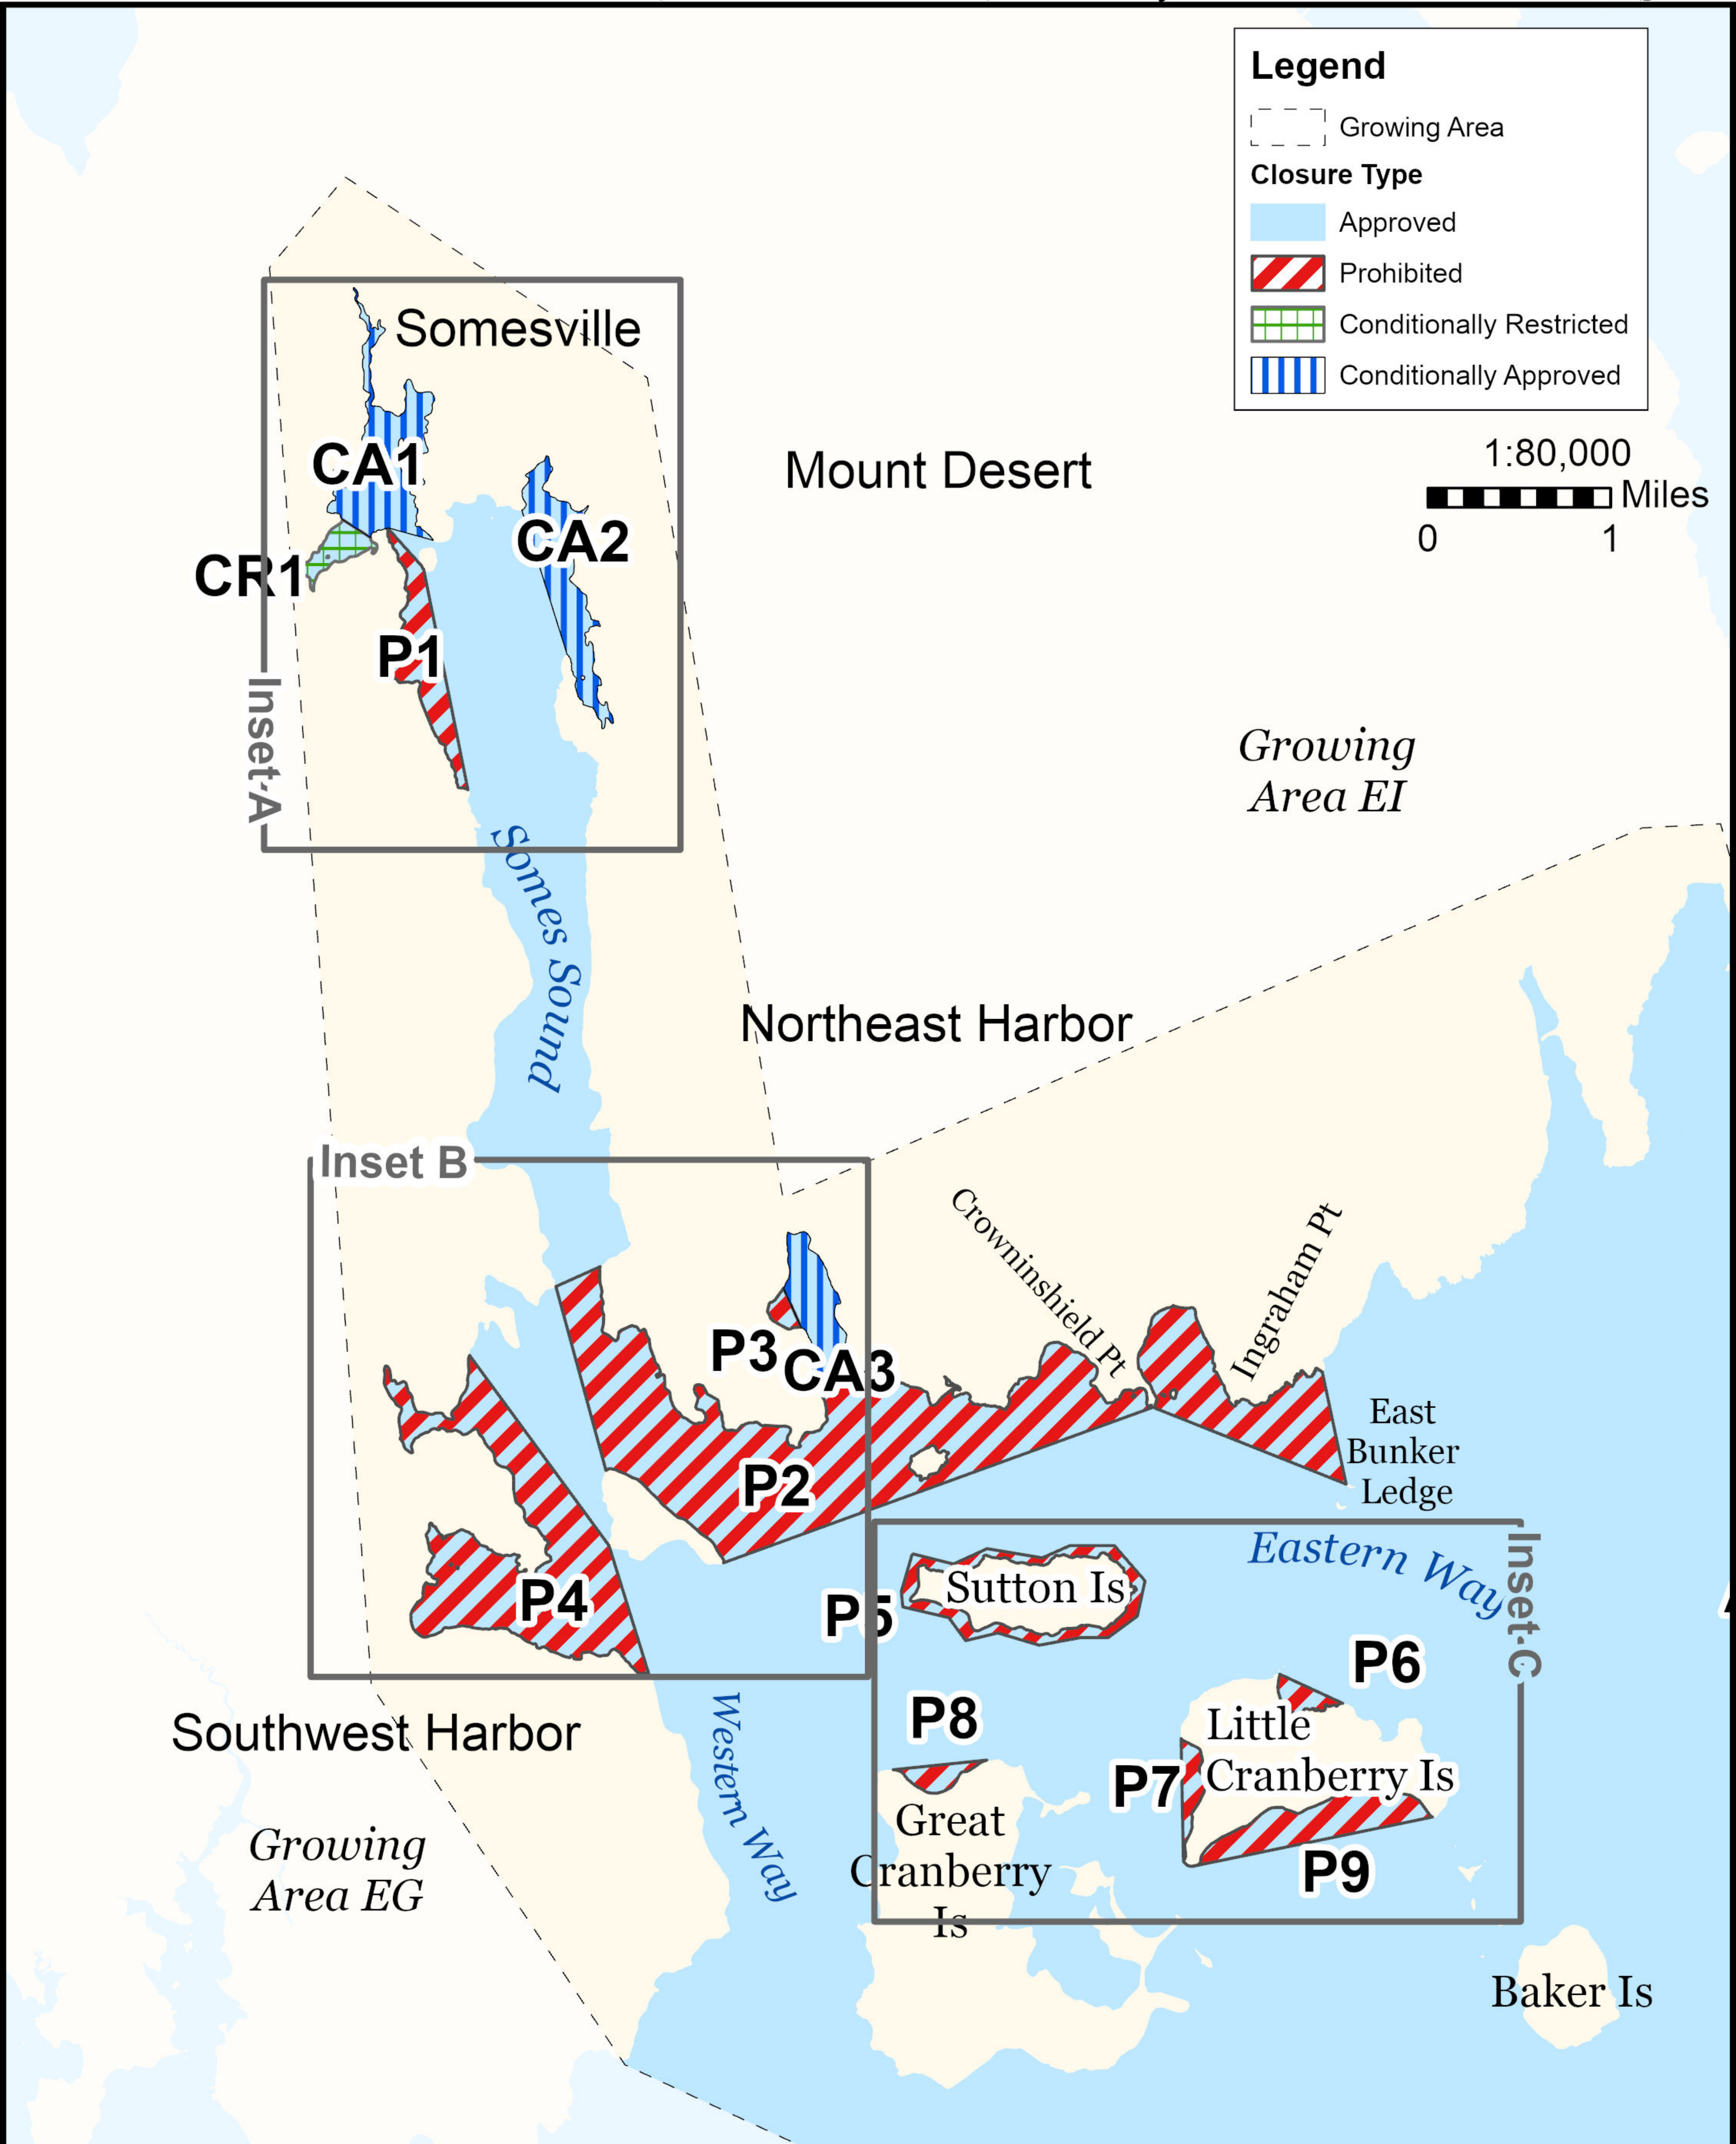

Maine Department of Marine Resources

Growing Area EH, Insets A - C Somesville, Southwest Harbor, Cranberry Isles

July 7, 2022

This map is provided as a courtesy. Read the provided legal notice for closure details. Closures are not shown outside of the designated growing area. Maritime navigational aids are for reference only and are not suitable for maritime navigation.

Maine Department of Marine Resources

Growing Area EH, Inset A Somesville

July 7, 2022

This map is provided as a courtesy. Read the provided legal notice for closure details. Closures are not shown outside of the designated growing area. Maritime navigational aids are for reference only and are not suitable for maritime navigation.

Maine Department of Marine Resources

Growing Area EH, Inset B Southwest Harbor, Northeast Harbor

July 7, 2022

This map is provided as a courtesy, read the provided legal notice for closure details. Closures are not shown outside of the designated growing area. Any navigation aids shown are not suitable for maritime navigation.

Maine Department of Marine Resources

Growing Area EH, Inset C

Cranberry Isles

July 7, 2022

This map is provided as a courtesy. Read the provided legal notice for closure details. Closures are not shown outside of the designated growing area. Maritime navigational aids are for reference only and are not suitable for maritime navigation.