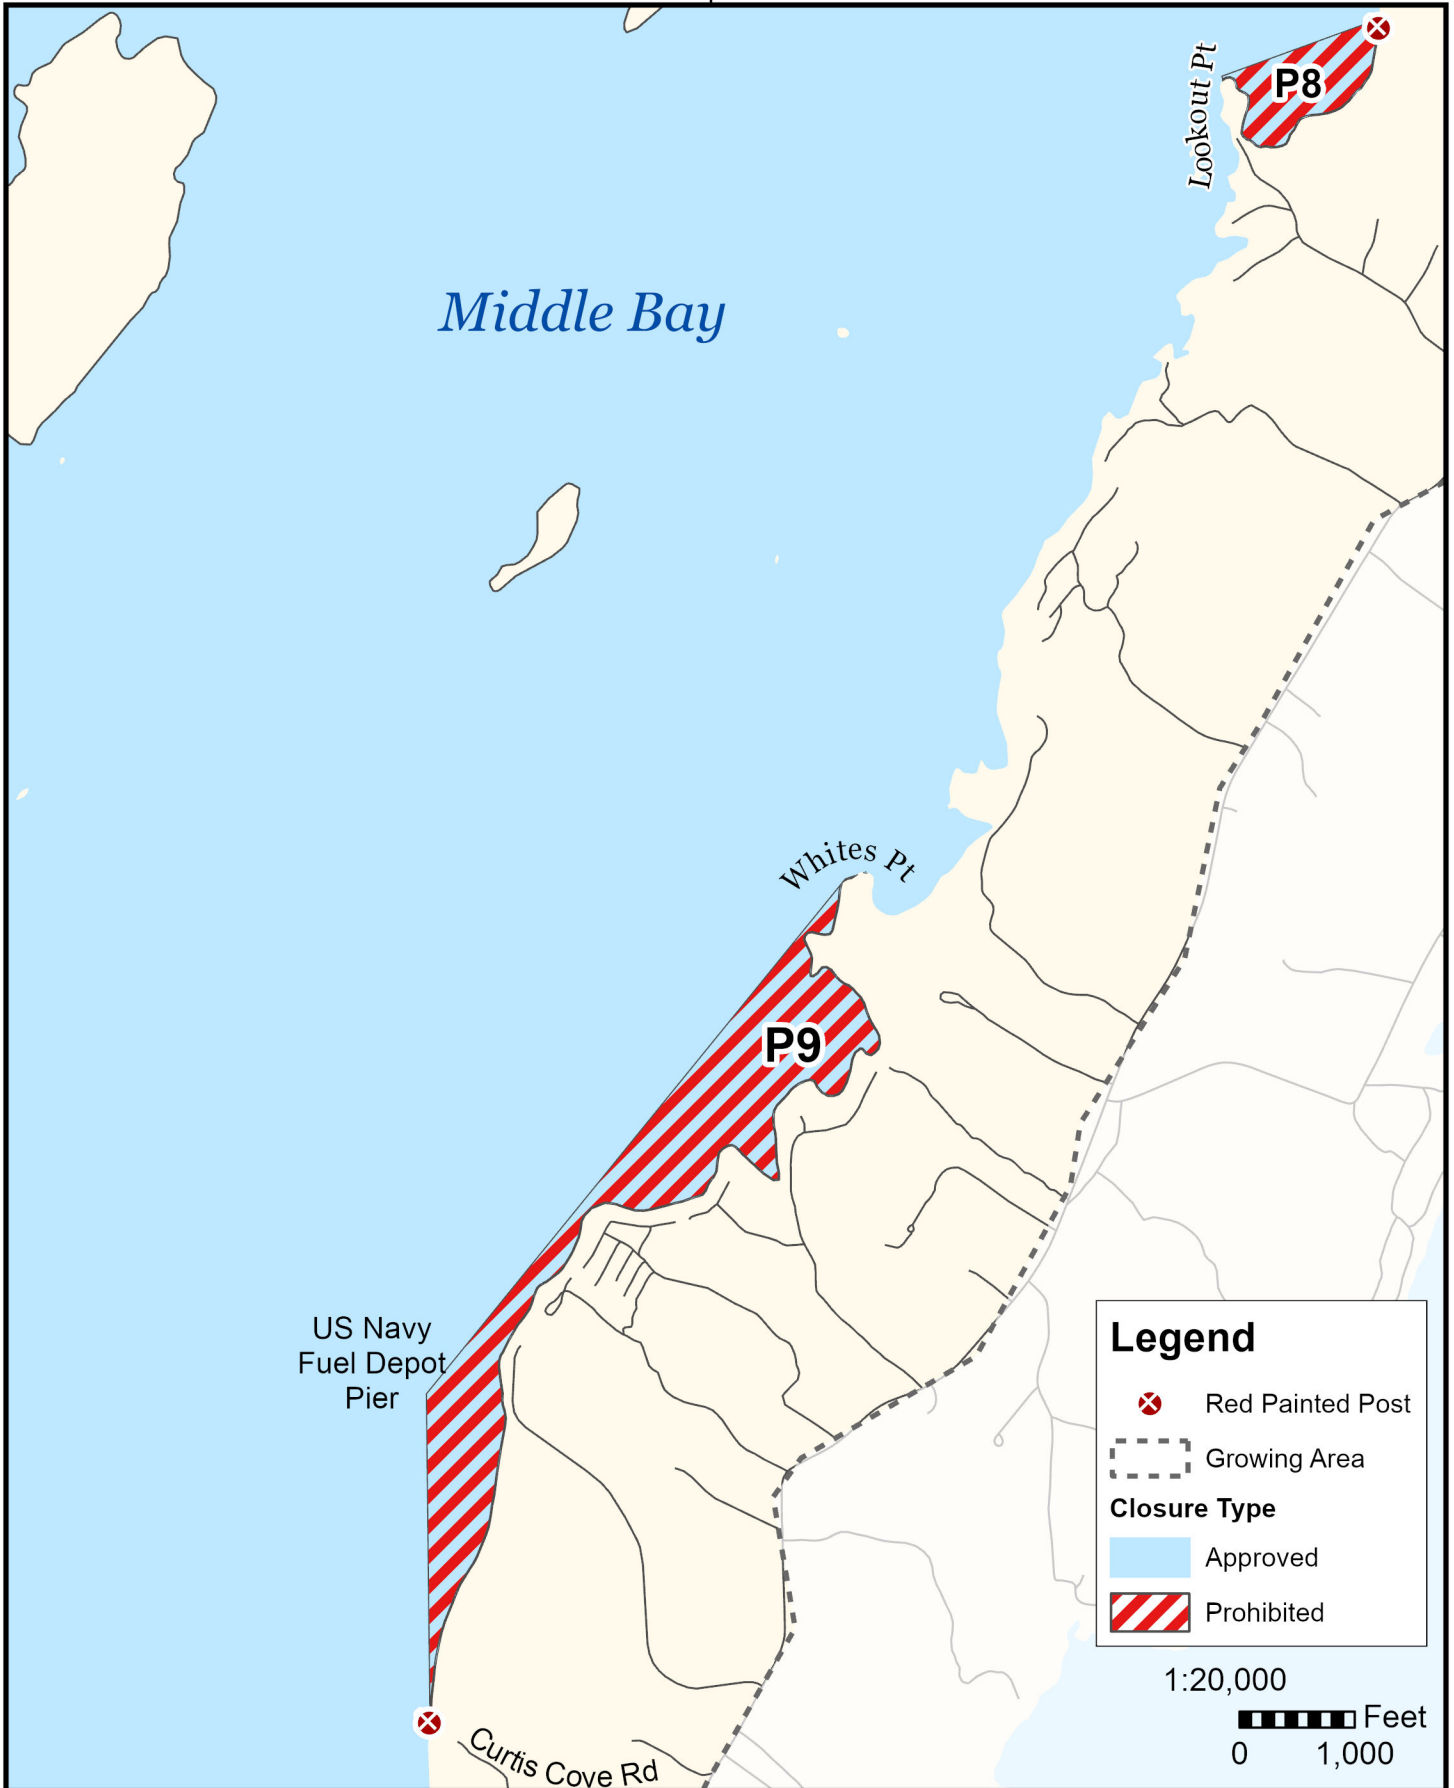

Maine Department of Marine Resources

Growing Area WJ, Inset A

Freeport, Brunswick, Harpswell

8/23/23

This map is provided as a courtesy. Read the provided legal notice for closure details. Closures are not shown outside of the designated growing area. Maritime navigational aids are for reference only and are not suitable for maritime navigation.

Maine Department of Marine Resources

Growing Area WJ, Inset B

Harraseeket River, Freeport

8/23/23

This map is provided as a courtesy. Read the provided legal notice for closure details. Closures are not shown outside of the designated growing area. Maritime navigational aids are for reference only and are not suitable for maritime navigation.

Maine Department of Marine Resources

Growing Area WJ, Inset C
Harpowell

8/23/23

This map is provided as a courtesy. Read the provided legal notice for closure details. Closures are not shown outside of the designated growing area. Maritime navigational aids are for reference only and are not suitable for maritime navigation.

Maine Department of Marine Resources

Growing Area WJ, Inset D

West Harpswell & South Harpswell

8/23/23

This map is provided as a courtesy. Read the provided legal notice for closure details. Closures are not shown outside of the designated growing area. Maritime navigational aids are for reference only and are not suitable for maritime navigation.