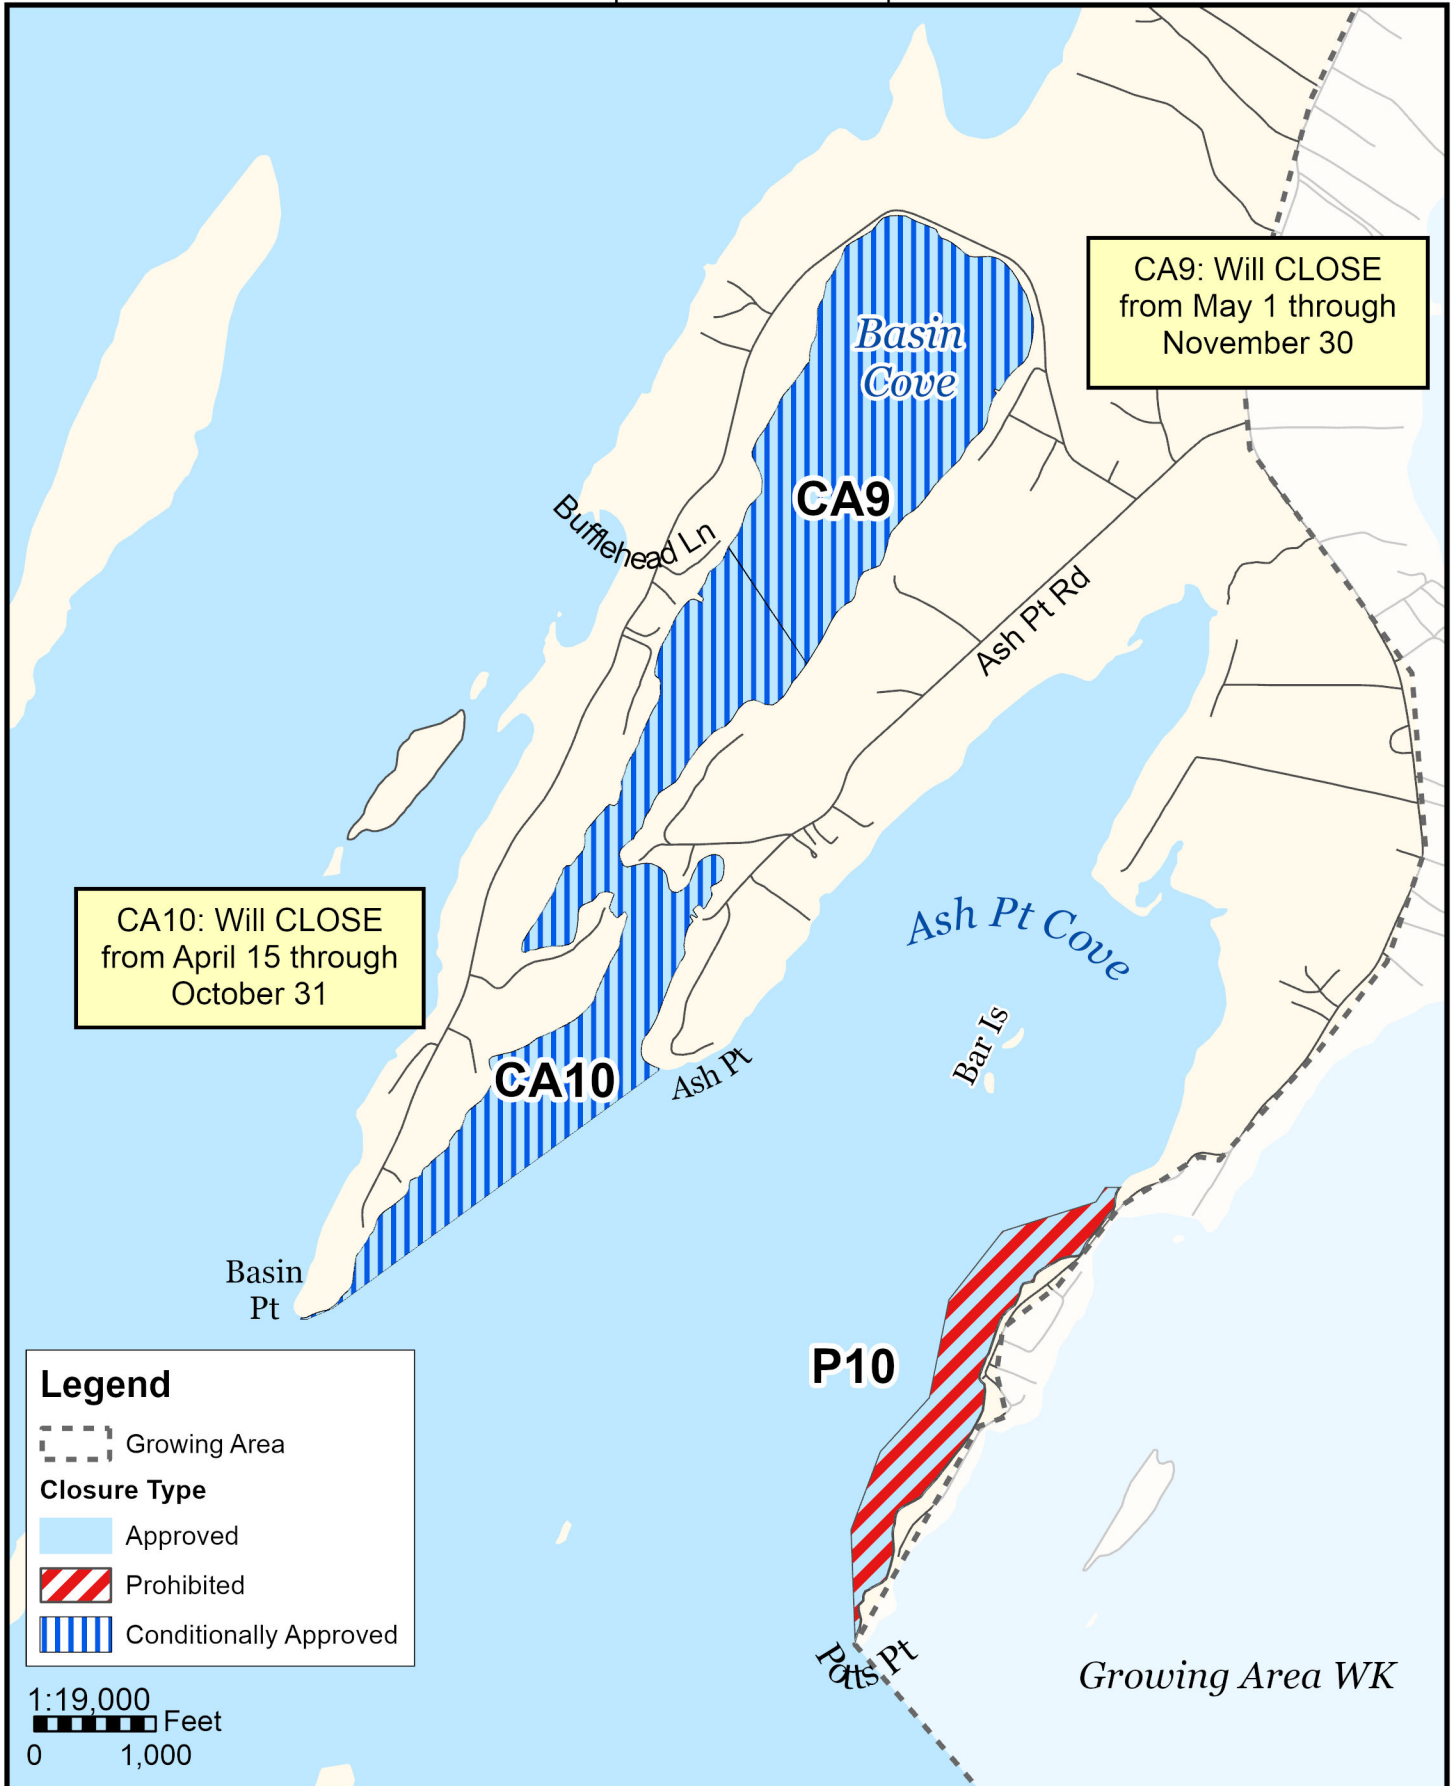

Maine Department of Marine Resources

Growing Area WJ, Inset A

Freeport, Brunswick, Harpswell

8/23/23

This map is provided as a courtesy. Read the provided legal notice for closure details. Closures are not shown outside of the designated growing area. Maritime navigational aids are for reference only and are not suitable for maritime navigation.

Maine Department of Marine Resources

Growing Area WJ, Inset B

Harraseeket River, Freeport

8/23/23

This map is provided as a courtesy. Read the provided legal notice for closure details. Closures are not shown outside of the designated growing area. Maritime navigational aids are for reference only and are not suitable for maritime navigation.

Maine Department of Marine Resources

Growing Area WJ, Inset C
Harpowell

8/23/23

This map is provided as a courtesy. Read the provided legal notice for closure details. Closures are not shown outside of the designated growing area. Maritime navigational aids are for reference only and are not suitable for maritime navigation.

Maine Department of Marine Resources

Growing Area WJ, Inset D

West Harpswell & South Harpswell

8/23/23

This map is provided as a courtesy. Read the provided legal notice for closure details. Closures are not shown outside of the designated growing area. Maritime navigational aids are for reference only and are not suitable for maritime navigation.