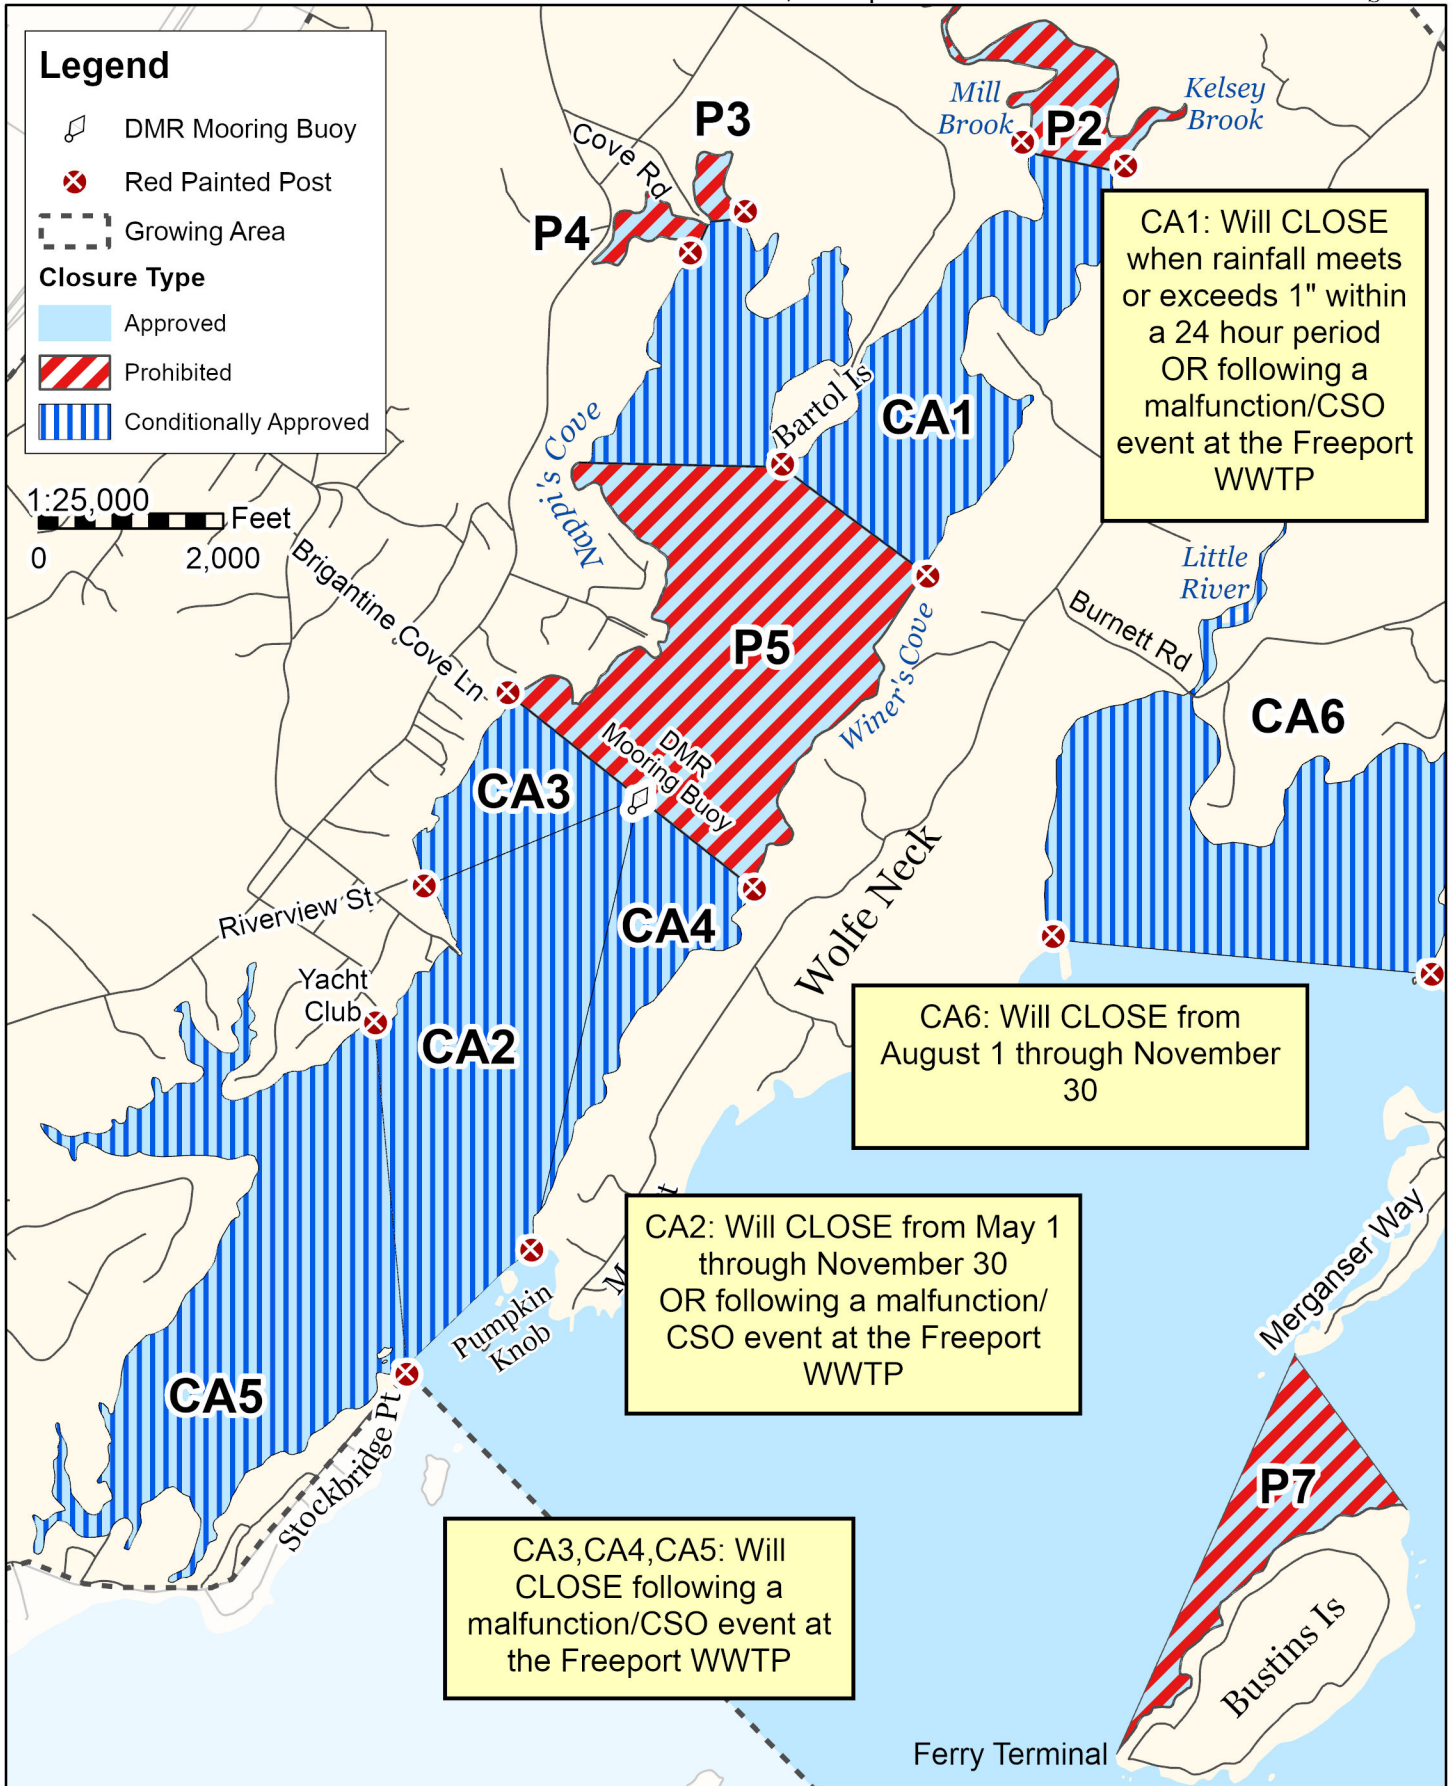

Maine Department of Marine Resources

Growing Area WJ, Insets A - D

8/23/23

Freeport, Brunswick, Harpswell

This map is provided as a courtesy. Read the provided legal notice for closure details. Closures are not shown outside of the designated growing area. Maritime navigational aids are for reference only and are not suitable for maritime navigation.

Maine Department of Marine Resources

Growing Area WJ, Inset A

Freeport, Brunswick, Harpswell

8/23/23

This map is provided as a courtesy. Read the provided legal notice for closure details. Closures are not shown outside of the designated growing area. Maritime navigational aids are for reference only and are not suitable for maritime navigation.

Maine Department of Marine Resources

Growing Area WJ, Inset B

Harraseeket River, Freeport

8/23/23

This map is provided as a courtesy. Read the provided legal notice for closure details. Closures are not shown outside of the designated growing area. Maritime navigational aids are for reference only and are not suitable for maritime navigation.

Maine Department of Marine Resources

Growing Area WJ, Inset C
Harpowell

8/23/23

This map is provided as a courtesy. Read the provided legal notice for closure details. Closures are not shown outside of the designated growing area. Maritime navigational aids are for reference only and are not suitable for maritime navigation.