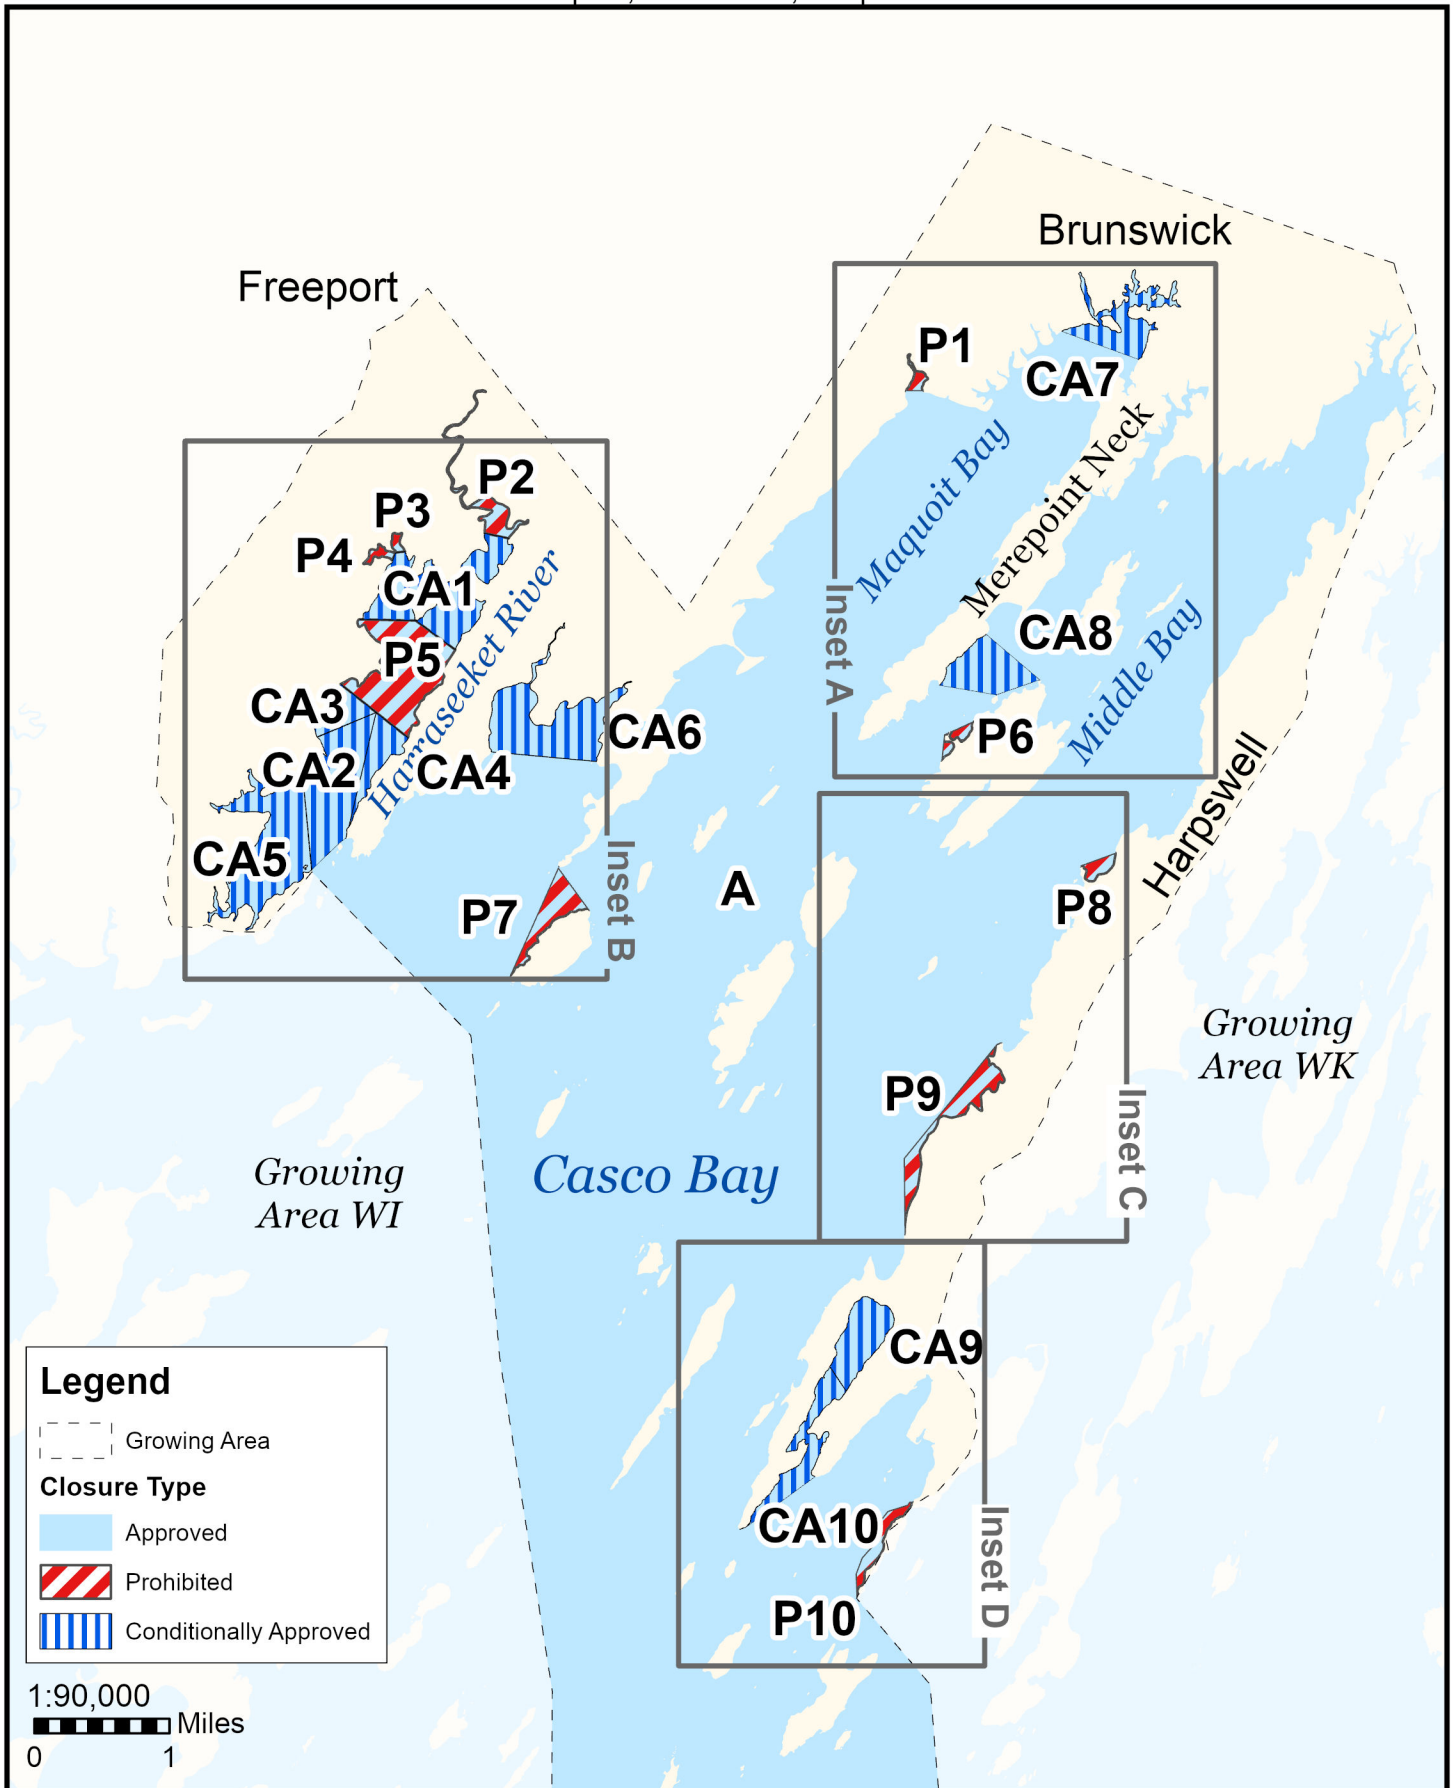

Maine Department of Marine Resources

Growing Area WJ, Insets A - D

8/23/23

Freeport, Brunswick, Harpswell

This map is provided as a courtesy. Read the provided legal notice for closure details. Closures are not shown outside of the designated growing area. Maritime navigational aids are for reference only and are not suitable for maritime navigation.

Maine Department of Marine Resources

Growing Area WJ, Inset A

Freeport, Brunswick, Harpswell

8/23/23

This map is provided as a courtesy. Read the provided legal notice for closure details. Closures are not shown outside of the designated growing area. Maritime navigational aids are for reference only and are not suitable for maritime navigation.

Maine Department of Marine Resources

Growing Area WJ, Inset B

Harraseeket River, Freeport

8/23/23

This map is provided as a courtesy. Read the provided legal notice for closure details. Closures are not shown outside of the designated growing area. Maritime navigational aids are for reference only and are not suitable for maritime navigation.