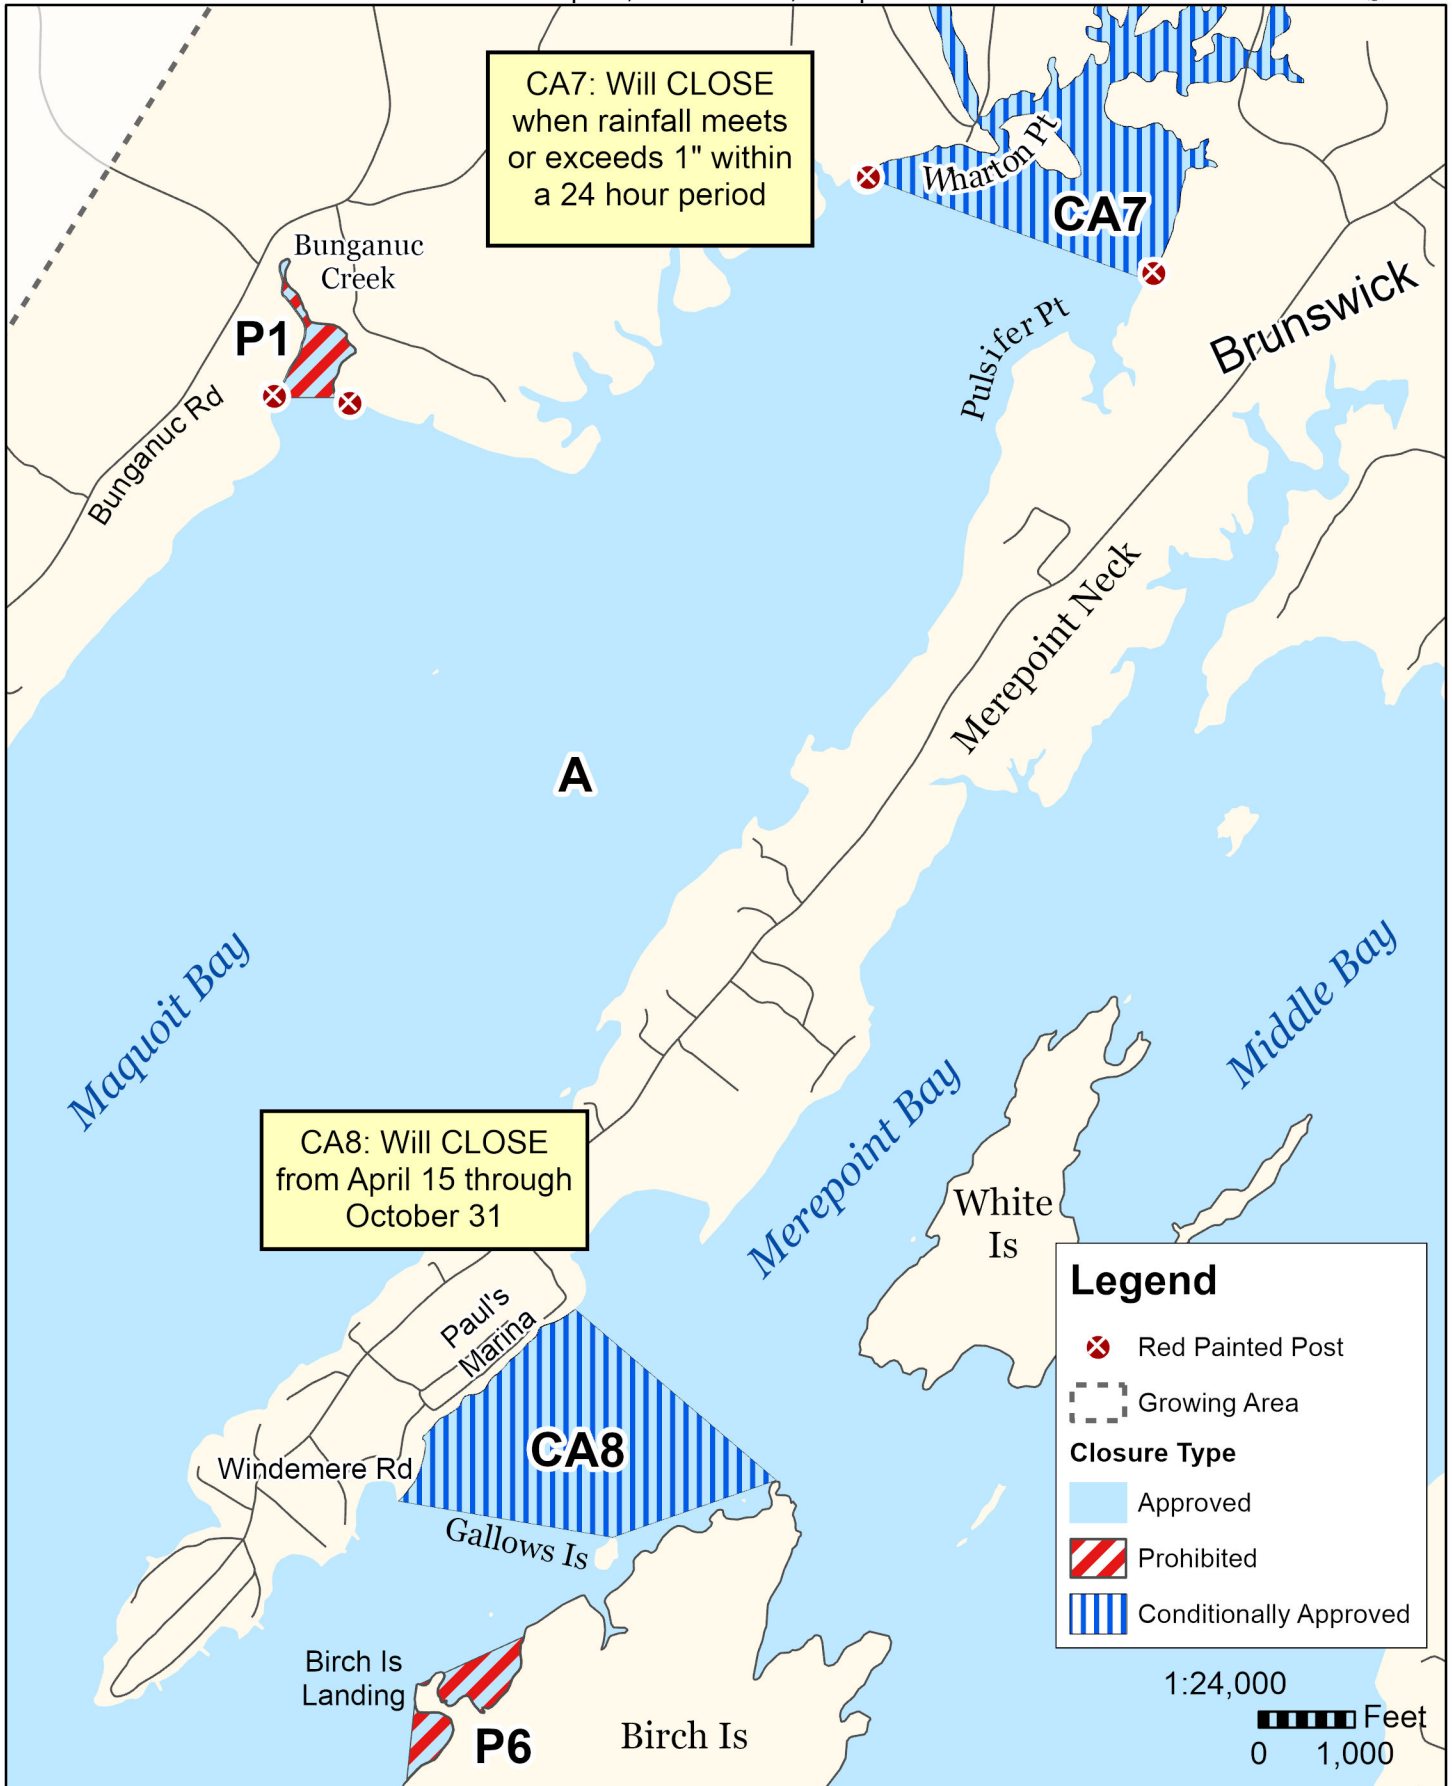

Maine Department of Marine Resources

Growing Area WJ, Insets A - D

8/23/23

Freeport, Brunswick, Harpswell

This map is provided as a courtesy. Read the provided legal notice for closure details. Closures are not shown outside of the designated growing area. Maritime navigational aids are for reference only and are not suitable for maritime navigation.

Maine Department of Marine Resources

Growing Area WJ, Inset A

Freeport, Brunswick, Harpswell

8/23/23

This map is provided as a courtesy. Read the provided legal notice for closure details. Closures are not shown outside of the designated growing area. Maritime navigational aids are for reference only and are not suitable for maritime navigation.

Maine Department of Marine Resources

Growing Area WJ, Inset B

Harraseeket River, Freeport

8/23/23

This map is provided as a courtesy. Read the provided legal notice for closure details. Closures are not shown outside of the designated growing area. Maritime navigational aids are for reference only and are not suitable for maritime navigation.

Maine Department of Marine Resources

Growing Area WJ, Inset C
Harpowell

8/23/23

This map is provided as a courtesy. Read the provided legal notice for closure details. Closures are not shown outside of the designated growing area. Maritime navigational aids are for reference only and are not suitable for maritime navigation.