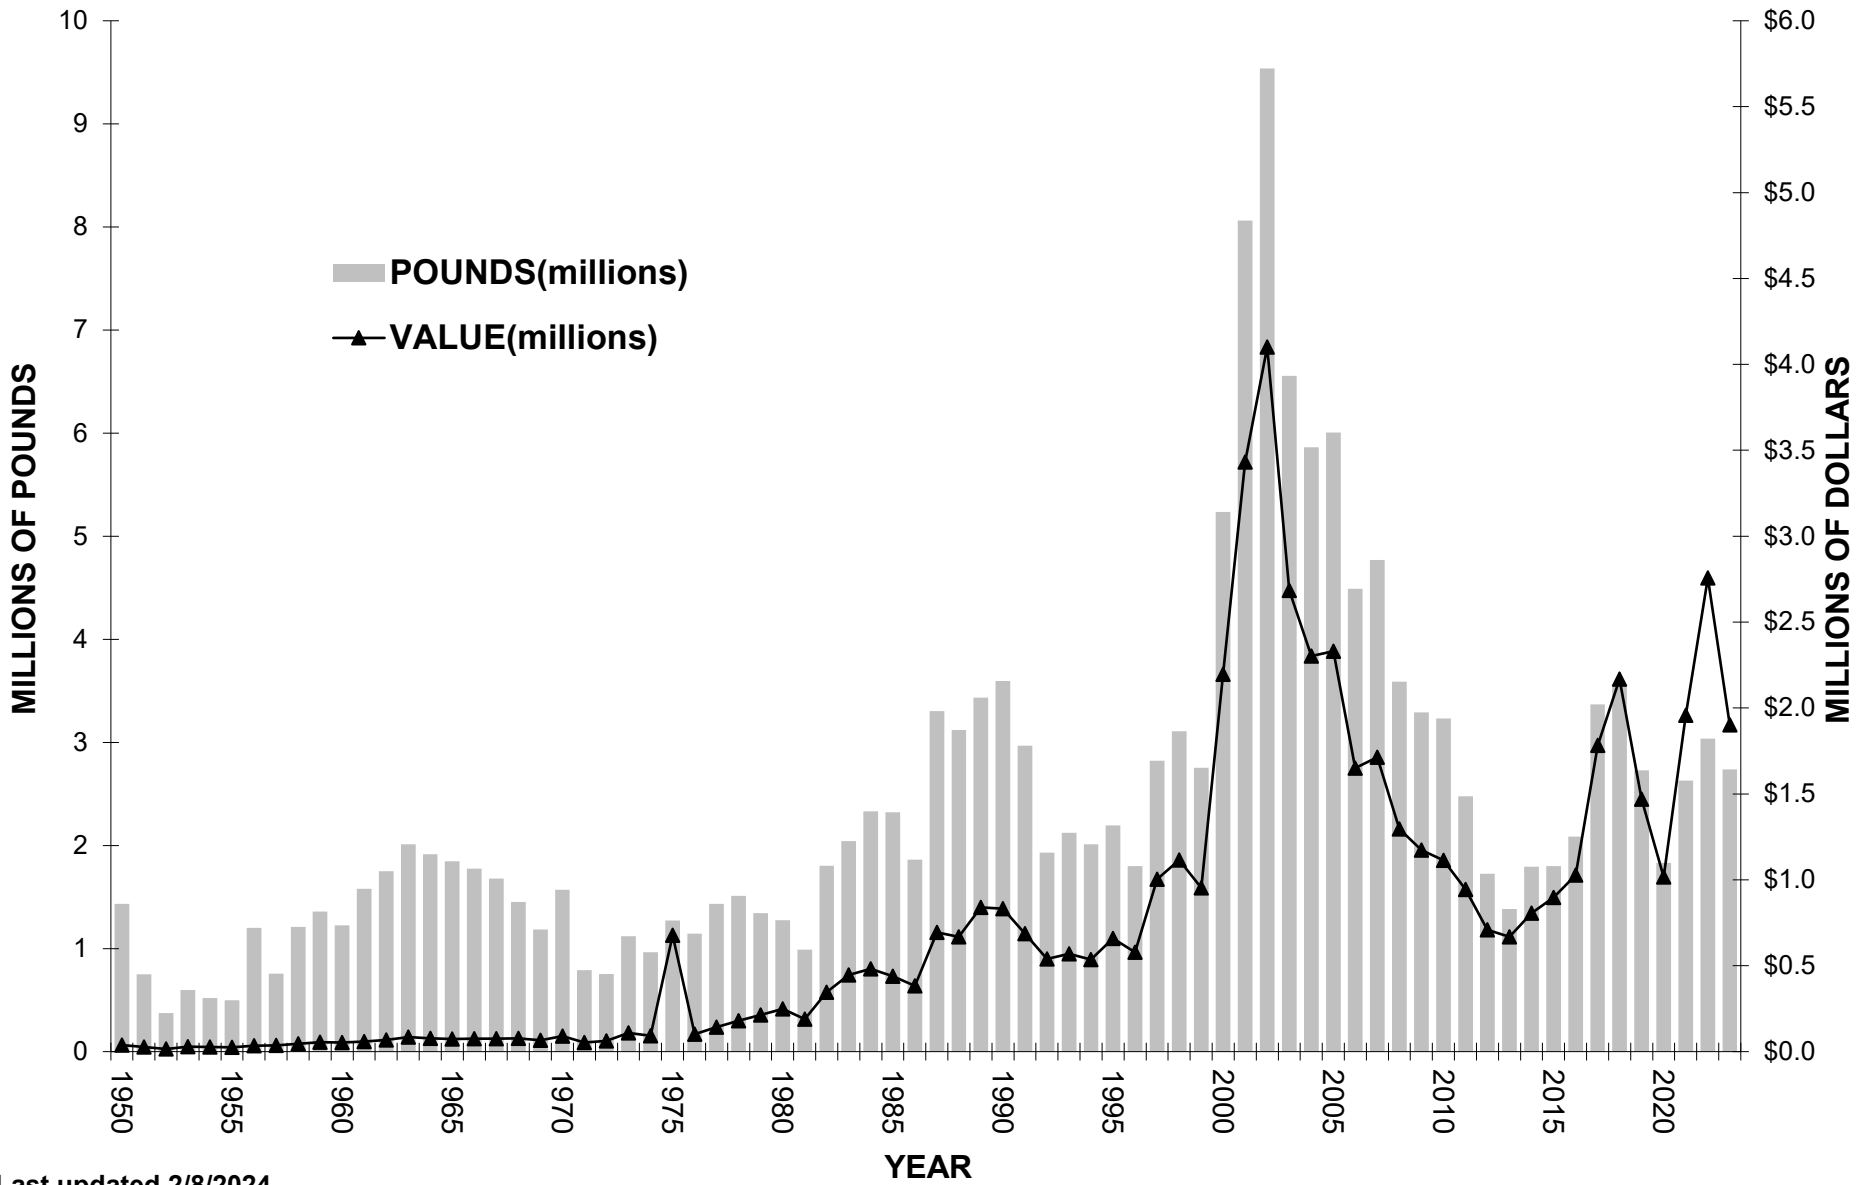

STATE OF MAINE CRAB LANDINGS *2023 Data Preliminary*

Last updated 2/8/2024