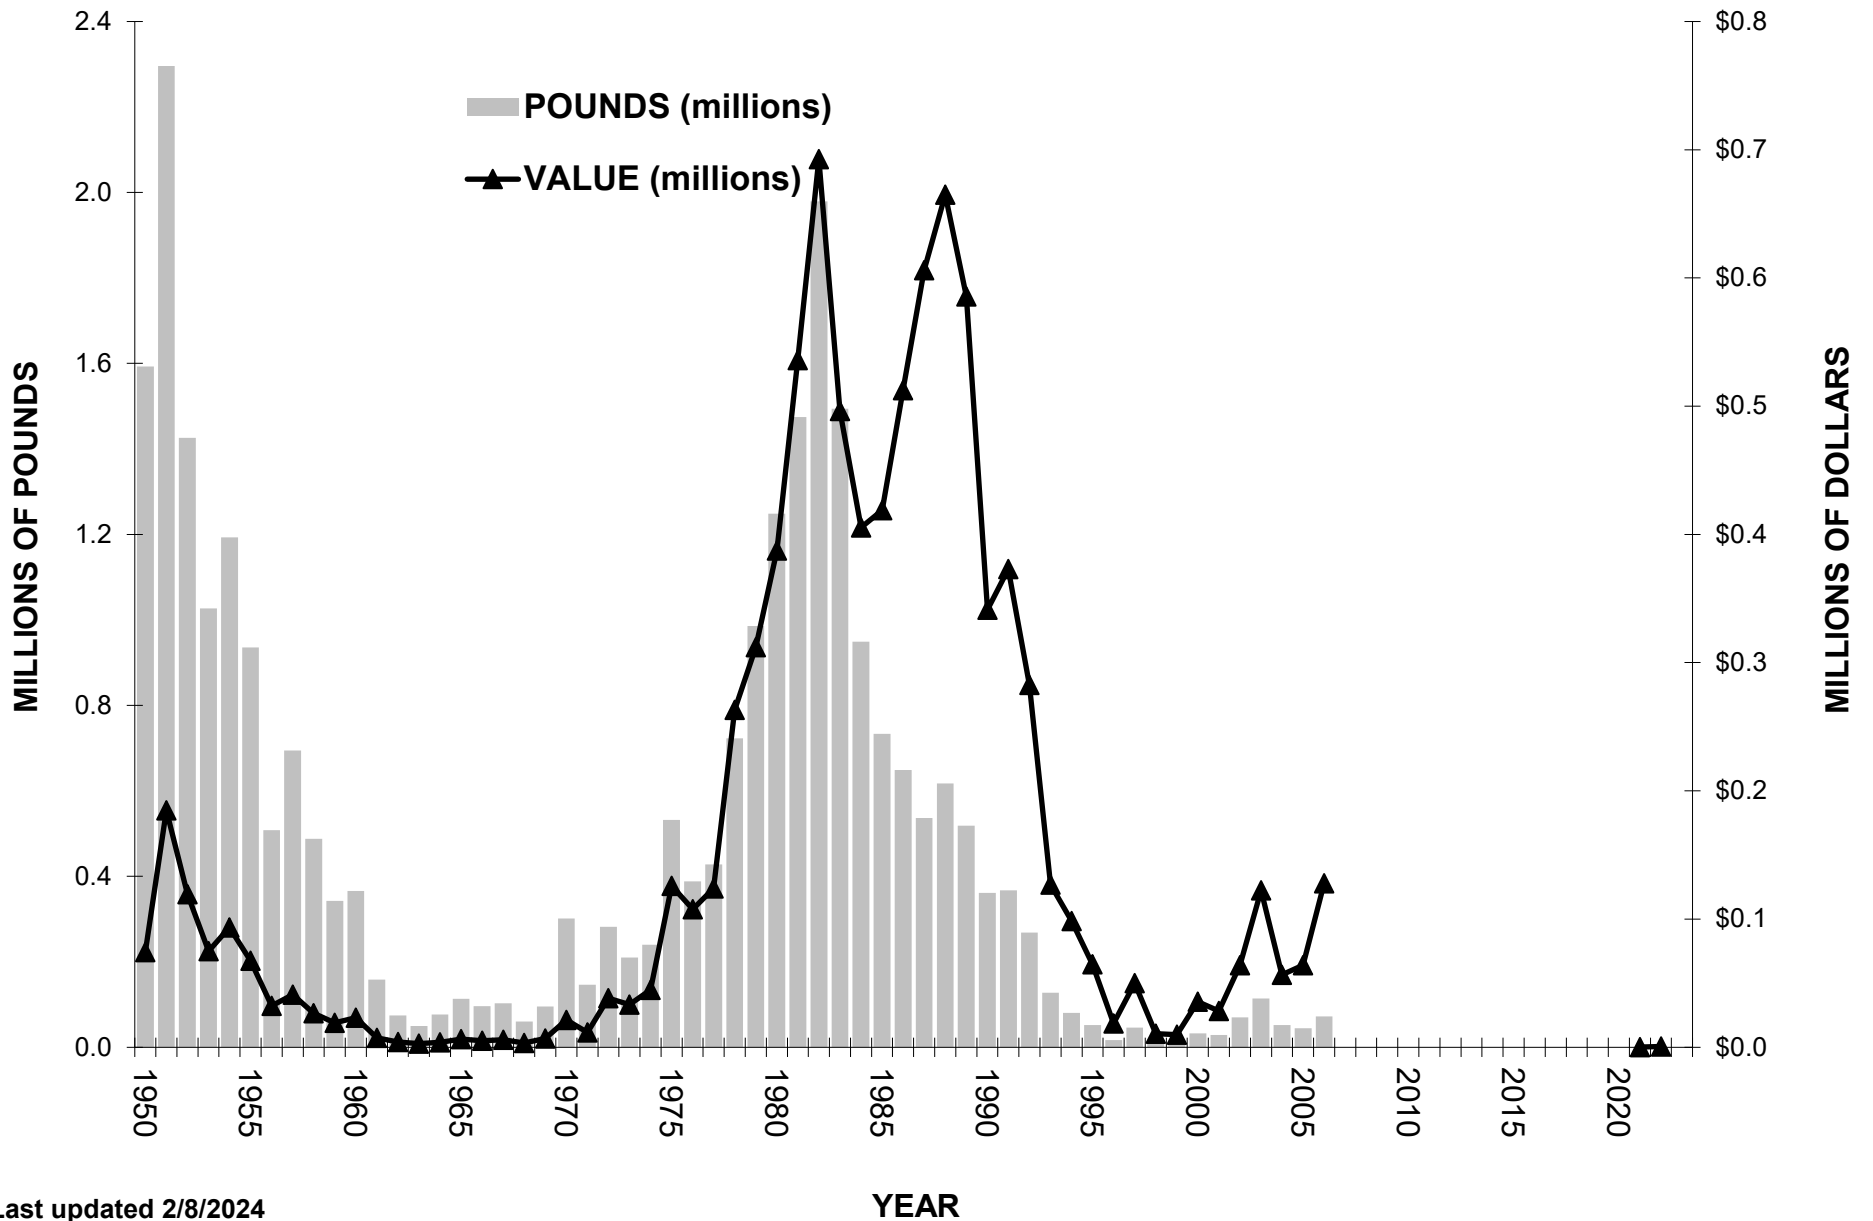

STATE OF MAINE WINTER FLOUNDER (BLACKBACK) LANDINGS *2023 Data Preliminary*

Last updated 2/8/2024