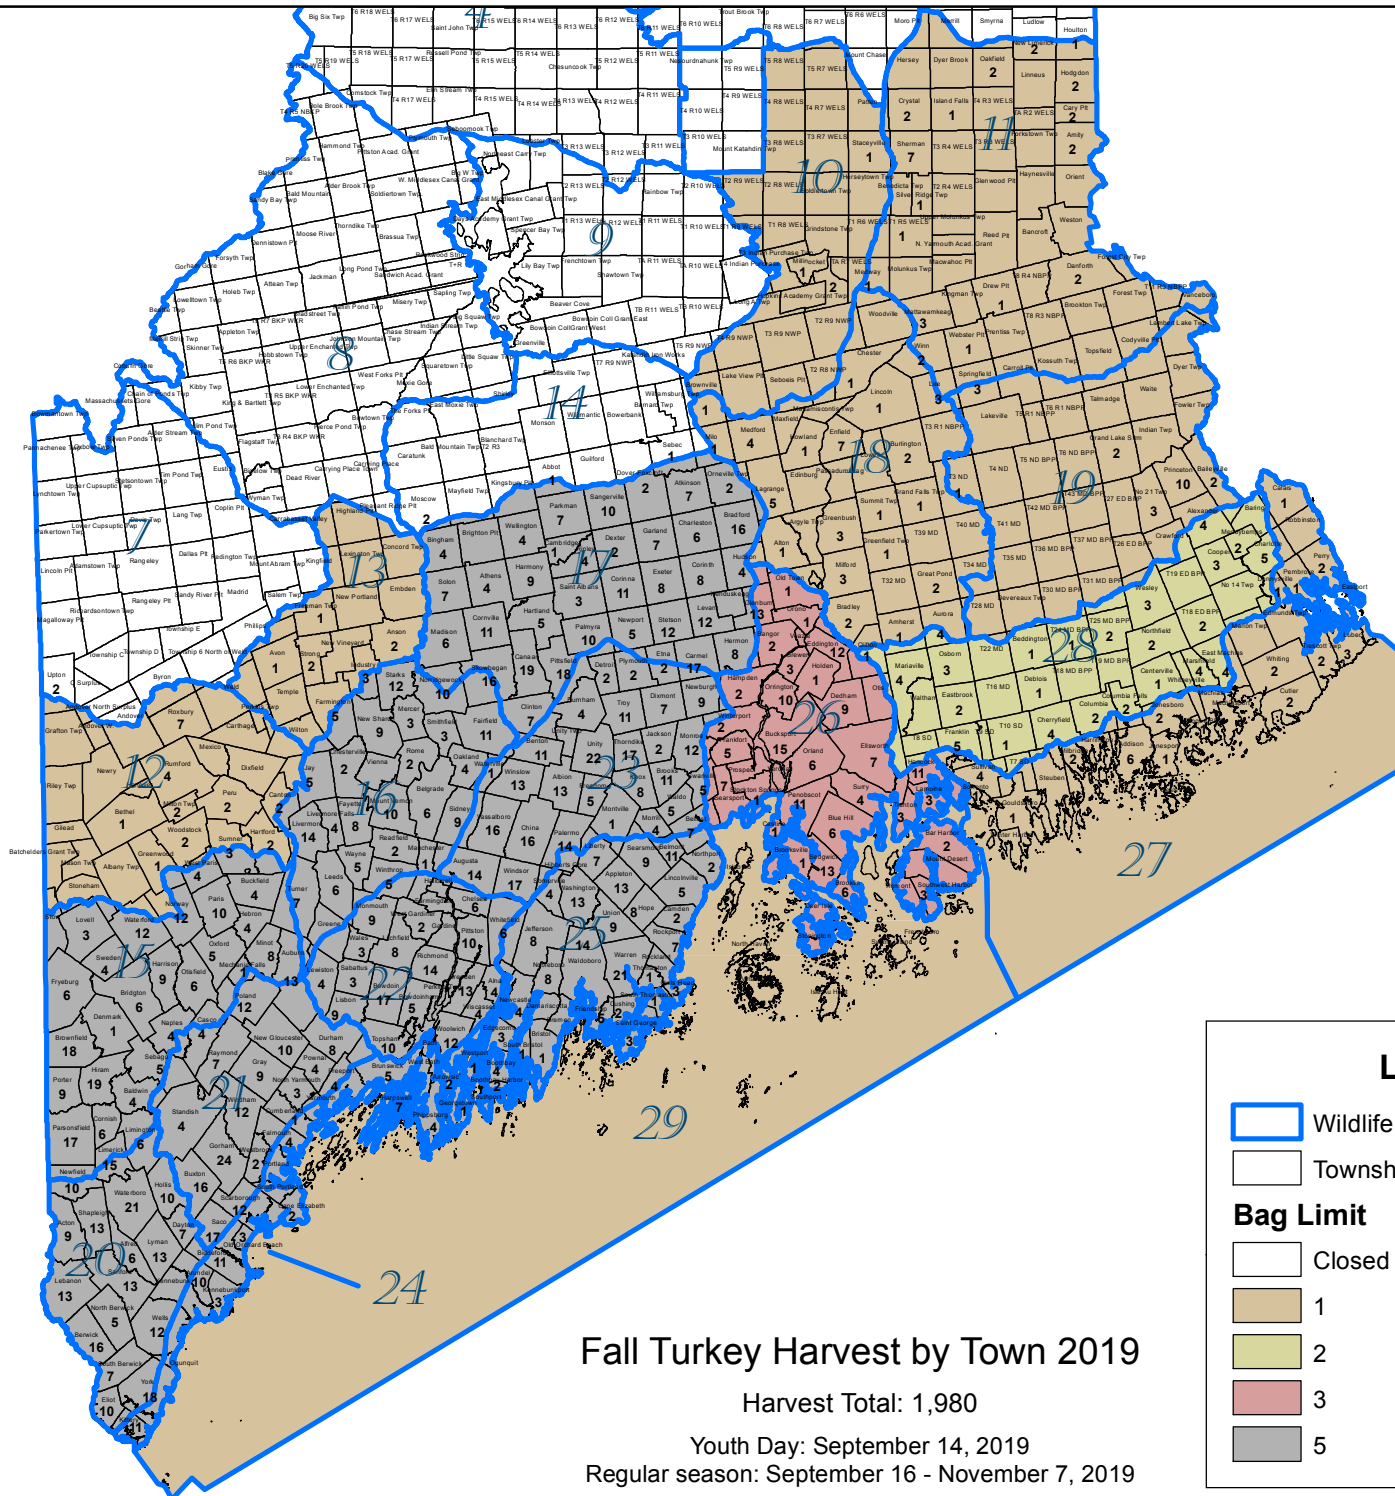

MDIFW

### Legend

- Wildlife Management Districts
- Townships

## Fall Turkey Harvest by Town 2019

Harvest Total: 1,980

Youth Day: September 14, 2019

Regular season: September 16 - November 7, 2019